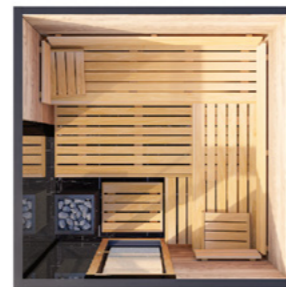

HEATHWOOD

HeathWood is a sauna masterpiece, a fusion of elegance and functionality. The exterior showcases a sophisticated dark grey glass adorned with a striking combination of decorative plates. The IPE vertical decoration, along with five alternative Fundermax combinations, adds a touch of contemporary luxury.

The meticulously crafted interior features Tyrol wood, offering a warm and inviting atmosphere. The sauna benches, constructed from thermo aspen, ensure a comfortable and relaxing experience. Should your preferences lean towards different materials, customisation is available upon request, allowing you to tailor the sauna to your unique taste. Designed with comfort in mind, this sauna is an ideal haven for 4-5 individuals. The thoughtful combination of materials creates a harmonious sanctuary for relaxation. With the opportunity for individual adjustments, we are committed to bringing your vision to life.

Dimensions	230 x 230 x 235cm
Variants	Left or right versions
Glazing	2 sides glass, double glazed, parsol dark grey glass
Door	Aluminium double glazed, parsol dark grey glass
Flooring	Tiles
Interior wood	Rustic Tyrol wood cladding, heat treated and brushed
Benches	Thermo Aspen
Backrest	Thermo Aspen
Control unit	Digital touch control panel Harvia
Colour light therapy	LED RGB under the bench and behind the backrest, includes remote control
Heater	Harvia Virta 11kW heater
Infrared heaters	Up to 2 pieces - full spectrum heater as an option Optional Full Spectrum InfraRed panels £1,790.00
Optional glass types	Mirror, mirror bronze, mirror+, parsol grey, parsol bronze, transparent