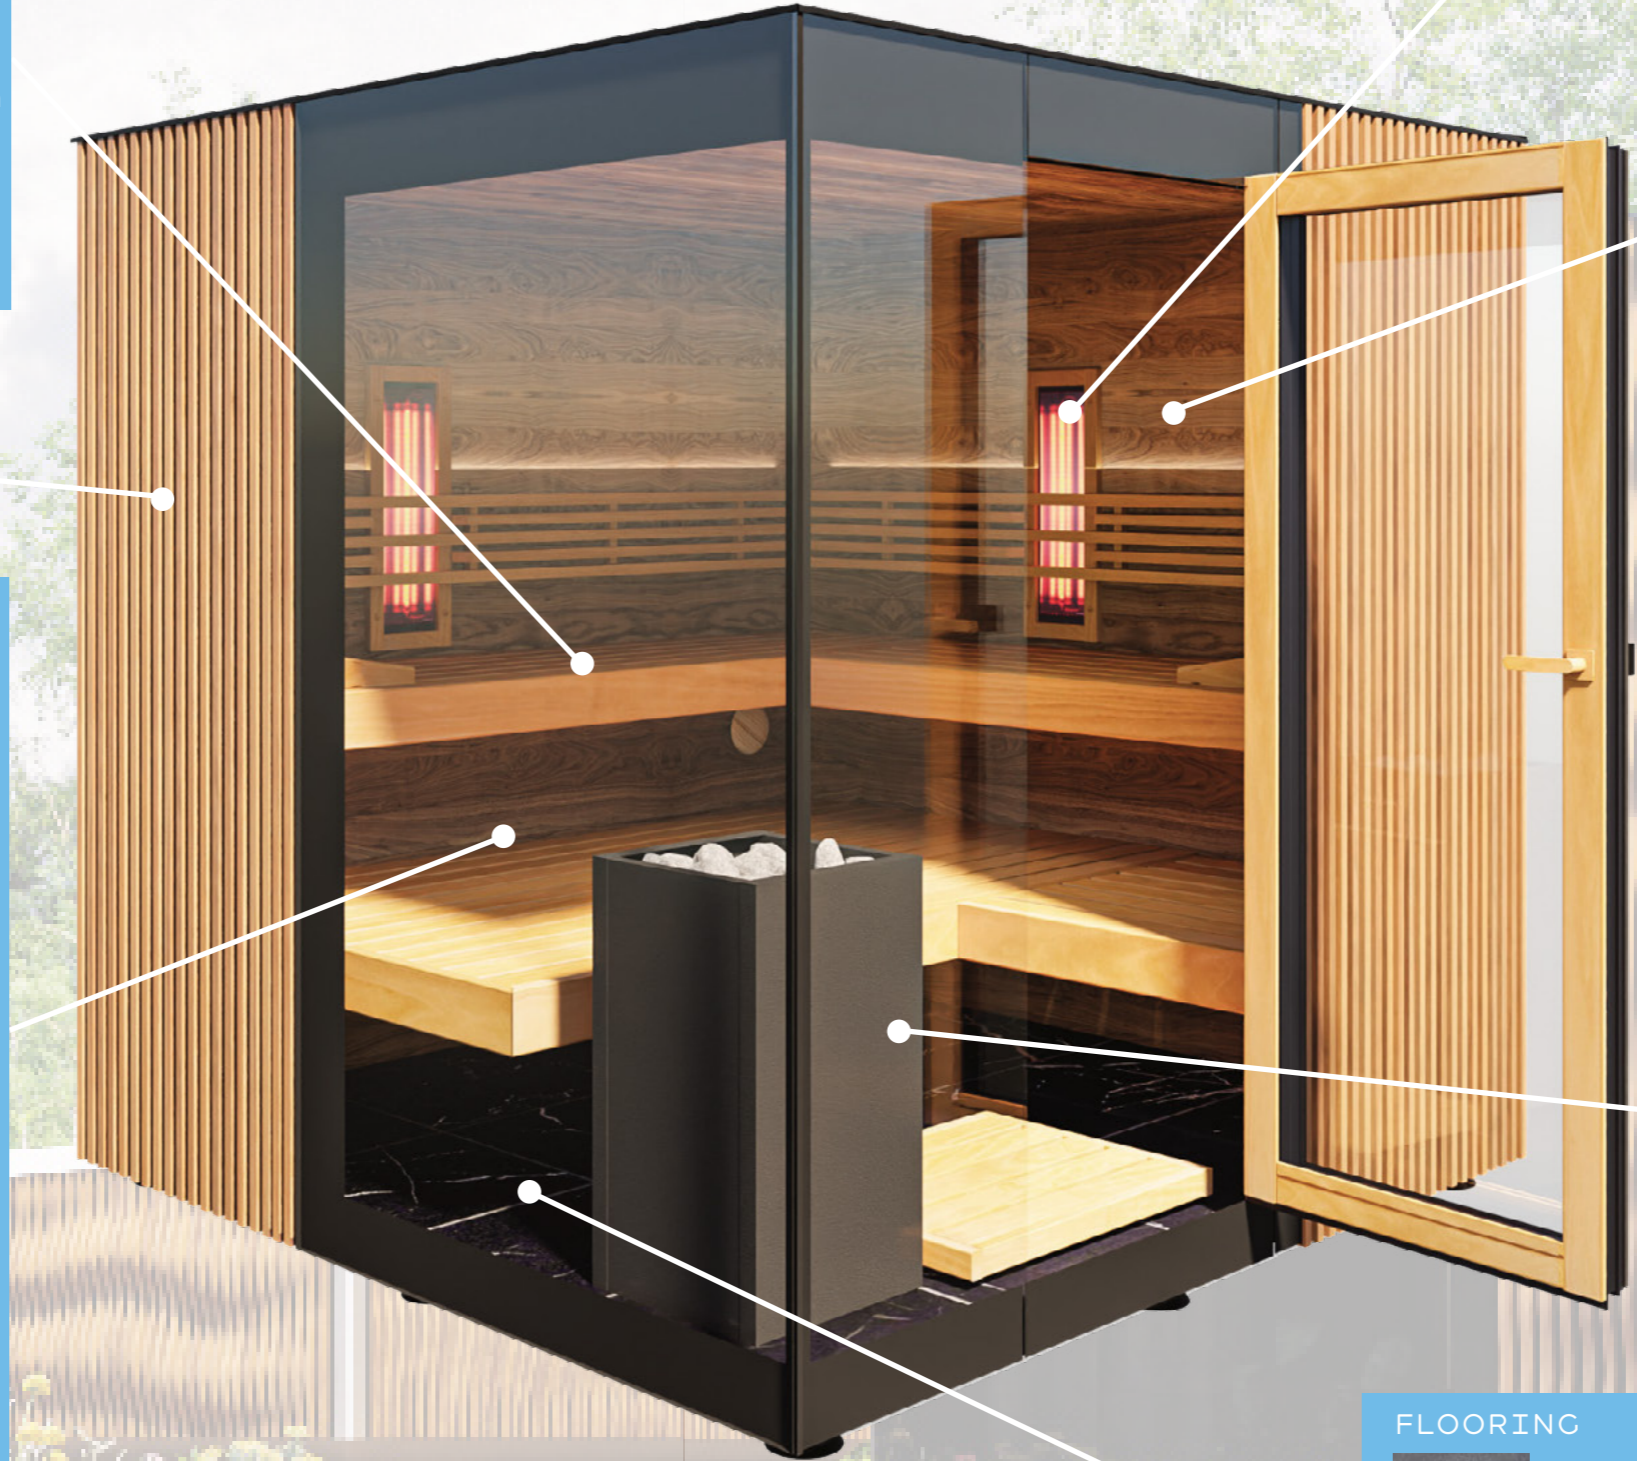

SAUNA OPTIONS

FACADE

Glass

Tyrol Wood

IPE Vertical

IPE Wave

Tyrol Black

Metal

Rhombus Larch

FMAX Cave

FMAX Moonwalk

FMAX Patina Bronze

FMAX Skyline

FMAX Stonehenge

BENCH WOOD

Aspen

Thermo Aspen

Alder

GLAZING

Transparent

Mirror

Mirror+

Mirror Bronze

Parsol Grey

Parsol Dark Grey

Parsol Bronze

INFRARED HEATER

Full spectrum halogen heater

WALL CLADDING

Tyrol

Aspen

Thermo Aspen

Alder

HARVIA HEATERS

The Wall

Virta

Cilindro

Glow

Legend

Club

FLOORING

Tiles

HPL