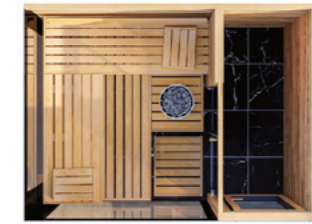

THE STILLWOOD XL MIRRORED GLASS

As with the The StillWood Mirrored Glass the XL version offers the same advantages - it reflects the green of the surroundings and blends the cabin harmoniously and almost invisibly into the garden. It also prevents a direct view into the interior of the sauna during the day. And at night when the light is dim, the view of the interior is greatly reduced. The balanced ratio between wood and glass elements brings a pleasant sauna experience.

All glass viewing elements consist of 2 x 6 mm ESG thermal glass – the glass panelling behind the wooden wall is made of hardened 8 mm ESG safety mirror glass with a black enamel background. Listening to customer feedback led to the development of the popular StillWood Mirrored Glass sauna. Adding anterooms, canopies and wind-resistant walls - the The StillWood Mirrored Glass XL was created.

Dimensions	300 x 220 x 235 cm
Variants	Left or right version
Glazing	3 sides glass, double glazed, mirrored glass
Door	Aluminium frame, double glazed, mirrored glass
Flooring	Tiles
Interior wood	Rustic Tyrol wood cladding, heat treated and brushed
Benches	Thermo Aspen
Backrest	Thermo Aspen
Control unit	Digital touch control panel Harvia
Colour light therapy	LED RGB under the bench and behind the backrest, includes remote control
Heater	Harvia Legend Home 11 kW heater
Infrared heaters	Up to 2 pieces - full spectrum heater as an option Optional Full Spectrum InfraRed panels £1,790.00
Optional glass types	Mirror+, parsol grey, parsol dark grey, transparent