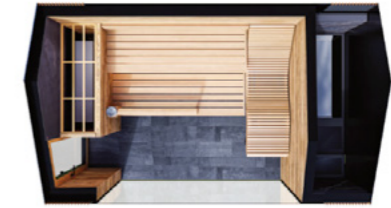

ALPINE

Re-imagining the look and functions of a traditional Finnish sauna, handmade from high quality materials with excellent insulation for energy efficiency. The asymmetrical gable roof is not only for an intriguing side profile, it also has a functional aspect distributing the heat towards the user and giving the possibility for a very large skylight. With the use of special dark grey mirror glass, the user is able to see outside from inside but not vice versa, which gives an even more relaxed feeling.

For a quick break and numerous health benefits, there is an ice bath addition with a smooth, automatic opening door. When entering the sauna, the user is greeted by the magnificent skylight stretching from the floor to the top of the ceiling. There's a beautiful stone accent wall illuminated by the atmospheric lighting which also accentuates the rising steam from the premium Harvia hidden heater. A height adjustable lounger with a flexible back support accommodates different sized users, for further comfort there's a leg rest in front of the benches.

Dimensions	XL 407 x 245 x 286 cm, standard 280 x 230 x 270 cm
Variants	XL and standard versions
Glazing	4 sides glass, double glazed, parsol dark grey glass
Door	Aluminium frame, double glazed, dark grey glass
Flooring	Tiles
Interior wood	Rustic Tyrol wood cladding, heat treated and brushed
Benches	Thermo Aspen, 3 levels, ergonomic lounger
Backrest	Thermo Aspen
Control unit	Digital touch control panel Harvia
Colour light therapy	Digital LED RGB under the bench and behind the backrest, includes remote control
Heater	Harvia Hidden 12kW wall heater
Infrared heaters	Up to 2 pieces - full spectrum heater as an option Optional Full Spectrum InfraRed panels £1,790.00
Optional glass types	Mirror, mirror+, parsol grey, transparent