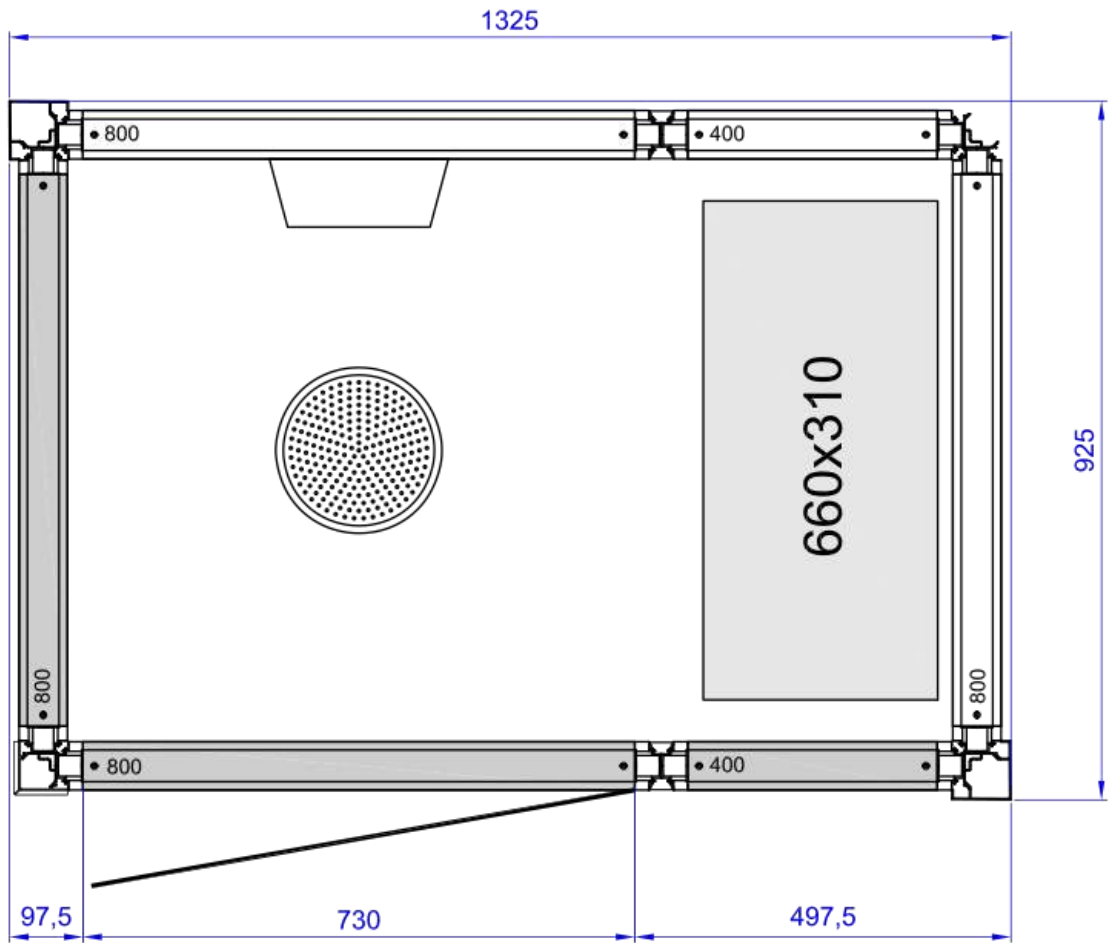

Height: 2090mm

Tolerance for other dimensions		Material		Article No.	
Designed by		Replaces		Layout 2900 2930	
Drawn by LH		Replaced by		Date 2018-01-30	
Approved by		Description		Size A4	
		Panacea 1309 t		Scale 1:10	
		1325x925x2090mm		State	
TYLÖHELO		Drawing No.		Rev.	

Height: 2090mm

Tolerance for other dimensions		Material		Article No.	
Designed by		Replaces		Layout 2900 2934	
Drawn by LH		Replaced by		Date 2018-01-30	
Approved by		Description		Size A4	
		Panacea 1709 t		Scale 1:10	
		1725x925x2090mm		Page	
				State	
				Drawing No.	
				Rev.	

Height: 2090mm

Tolerance for other dimensions		Material		Article No.	
Designed by		Replaces		Layout 2900 2944	
Drawn by LH		Replaced by		Date 2018-01-30	
Approved by		Description		Size A4	
		Panacea 1709 tx		Scale 1:10	
		1725x925x2090mm		Page	
				State	
				Drawing No.	
				Rev.	

Height: 2090mm

Tolerance for other dimensions		Material		Article No.	
Designed by		Replaces		Layout 2900 2958	
Drawn by LH		Replaced by		Date 2018-01-30	
Approved by		Description		Size A4	
		Panacea 2521 2B WD		Scale 1:15	
		2525x2125x2090mm		State	
TYLÖHELO				Drawing No.	
				Rev.	