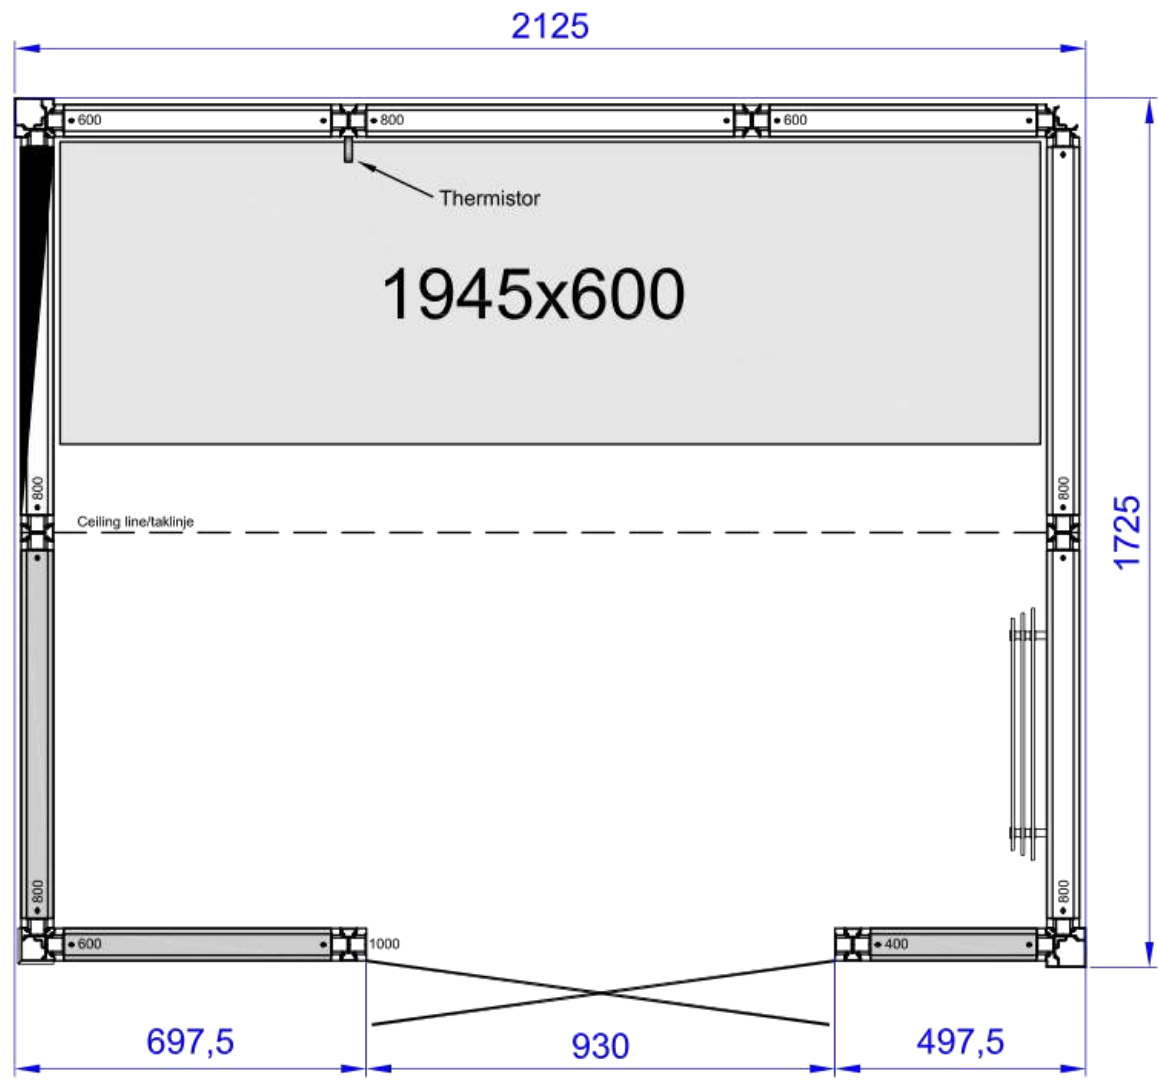

- Opaque pale glass/Black glass
  Grönt glas/Svart glas
- Opaque pale glass/Basic
  Grönt glas/Basic
- Smoke colored glass
  Rökkfärgat glas
- Mood lit section, steam outlet
  Belyst ångsektion
- Glass door without threshold (R or L hinged)
  Glasdörr utan tröskel (H eller Vhängd)

Height: 2090mm

Tolerance for other dimensions		Material		Article No.	
Designed by		Drawn by		Layout 2900 2954	
Approved by		Replaces		Date	
LH				2018-01-30	
Description				Page	
Panacea 2117 1B WD				State	
2125x1725x2090mm				Drawing No.	
				Rev.