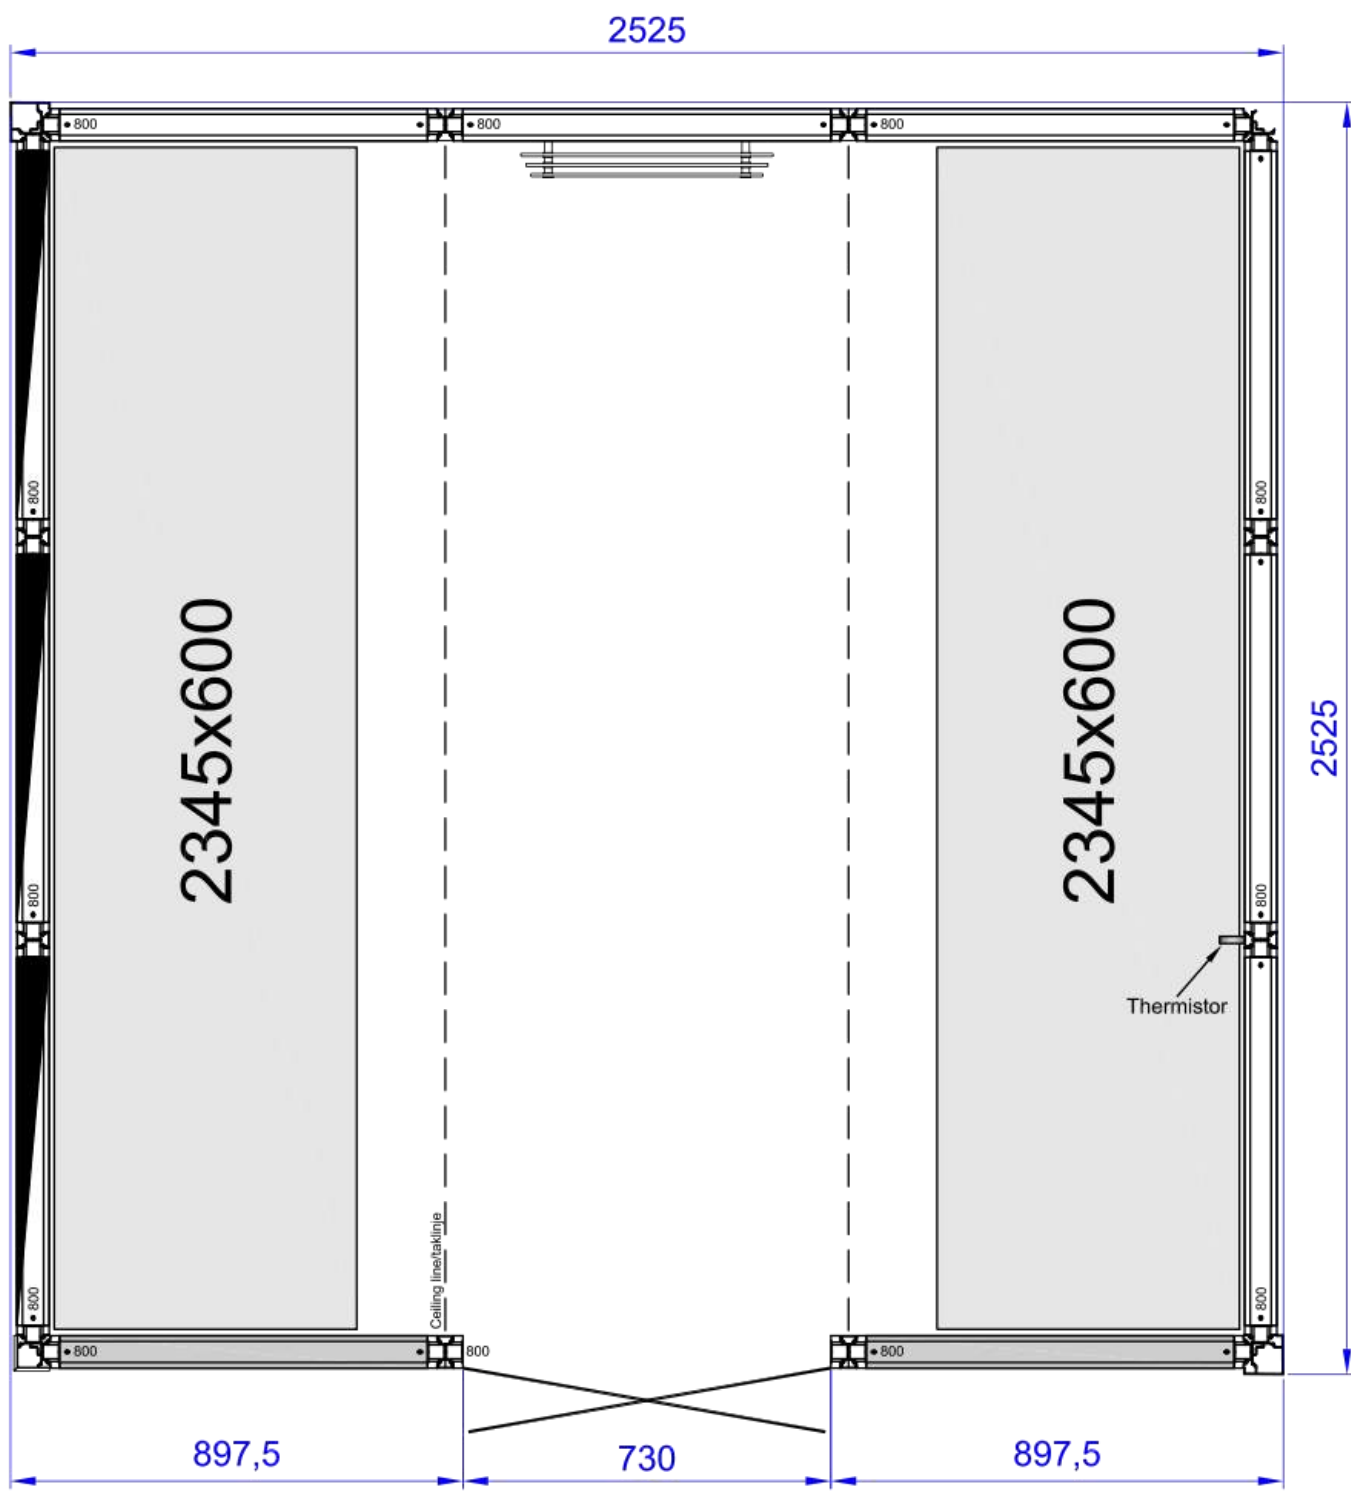

Height: 2090mm

Tolerance for other dimensions		Material		Article No.	
Designed by		Replaces		Layout 2900 2934	
Drawn by LH		Replaced by		Date 2018-01-30	
Approved by		Description		Size A4	
		Panacea 1709 t		Scale 1:10	
		1725x925x2090mm		Page	
				State	
				Drawing No.	
				Rev.	

Height: 2090mm

Tolerance for other dimensions		Material		Article No.	
Designed by		Replaces		Layout 2900 2958	
Drawn by LH		Replaced by		Date 2018-01-30	
Approved by		Description		Size A4	
		Panacea 2521 2B WD		Scale 1:15	
		2525x2125x2090mm		State	
TYLÖHELO				Drawing No.	
				Rev.	

Height: 2090mm

Tolerance for other dimensions		Material		Article No.	
Designed by		Replaces		Layout 2900 2956	
Drawn by LH		Replaced by		Date 2018-01-30	
Approved by		Description		Size A4	
TYLÖHELO		Panacea 2521 2B		Scale 1:15	
2525x2125x2090mm		Page		State	
Drawing No.		Rev.			

Height: 2090mm

Tolerance for other dimensions		Material		Article No.	
Designed by		Replaces		Layout 2900 2962	
Drawn by LH		Replaced by		Size A4	
Approved by		Date 2018-01-30		Scale 1:15	
Description				Page	
Panacea 2525 2B WD				State	
2525x2525x2090mm				Drawing No.	
				Rev.	