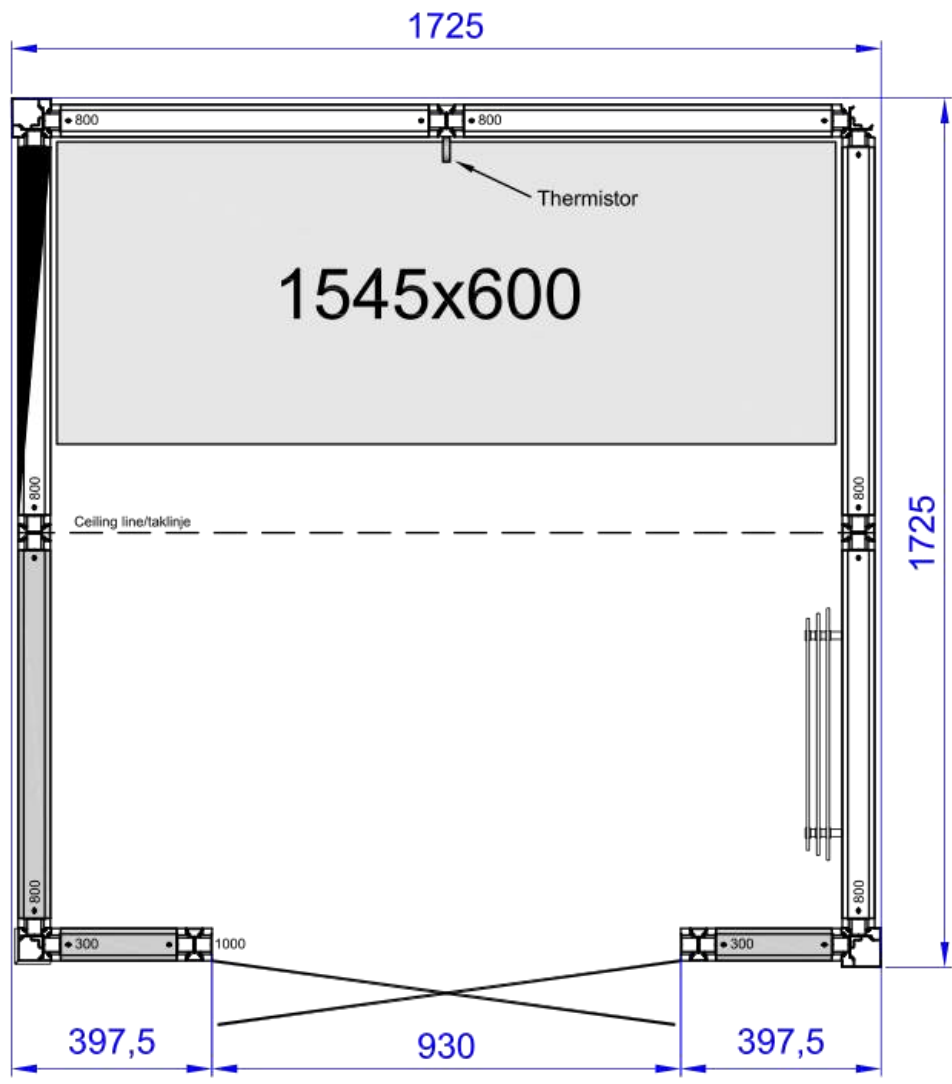

Height: 2090mm

Tolerance for other dimensions		Material		Article No.	
Designed by		Replaces		Layout 2900 2944	
Drawn by LH		Replaced by		Date 2018-01-30	
Approved by		Description		Size A4	
		Panacea 1709 tx		Scale 1:10	
		1725x925x2090mm		Page	
				State	
				Drawing No.	
				Rev.	

Height: 2090mm

Tolerance for other dimensions		Material		Article No.	
Designed by		Replaces		Layout 2900 2942	
Drawn by LH		Replaced by		Date 2018-01-30	
Approved by		Description		Size A4	
		Panacea 1709 tx/t		Scale 1:10	
		1725x925x2090mm		Page	
				State	
TYLÖHELO				Drawing No.	
				Rev.	

Height: 2090mm

Tolerance for other dimensions		Material		Article No.	
Designed by		Replaces		Layout 2900 2958	
Drawn by LH		Replaced by		Date 2018-01-30	
Approved by		Description		Size A4	
		Panacea 2521 2B WD		Scale 1:15	
		2525x2125x2090mm		State	
TYLÖHELO				Drawing No.	
				Rev.	

Height: 2090mm

Tolerance for other dimensions		Material		Article No.	
Designed by		Replaces		Layout 2900 2962	
Drawn by LH		Replaced by		Size A4	
Approved by		Date 2018-01-30		Scale 1:15	
Description				Page	
Panacea 2525 2B WD				State	
2525x2525x2090mm				Drawing No.	
				Rev.	