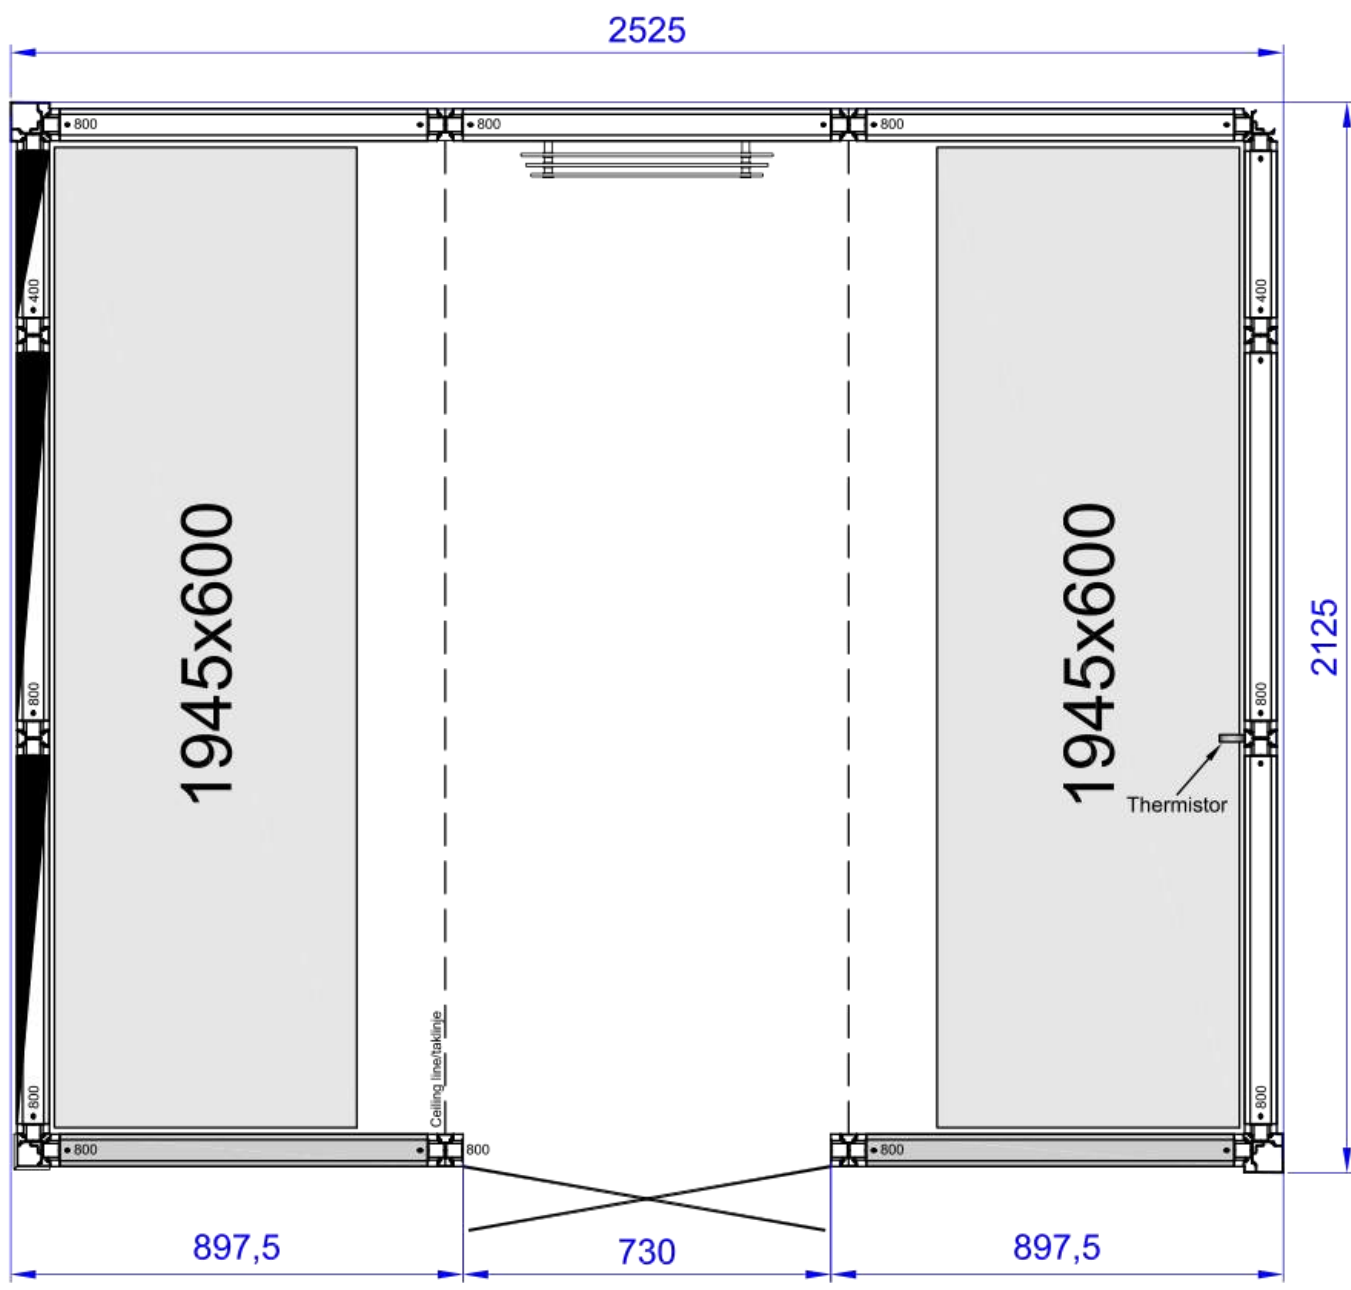

Height: 2090mm

Tolerance for other dimensions		Material		Article No.	
Designed by		Replaces		Layout 2900 2934	
Drawn by LH		Replaced by		Date 2018-01-30	
Approved by		Description		Size A4	
		Panacea 1709 t		Scale 1:10	
		1725x925x2090mm		Page	
				State	
				Drawing No.	
				Rev.	

Height: 2090mm

Tolerance for other dimensions		Material		Article No.	
Designed by		Replaces		Layout 2900 2944	
Drawn by LH		Replaced by		Date 2018-01-30	
Approved by		Description		Size A4	
		Panacea 1709 tx		Scale 1:10	
		1725x925x2090mm		Page	
				State	
				Drawing No.	
				Rev.	

Height: 2090mm

Tolerance for other dimensions		Material		Article No.	
Designed by		Replaces		Layout 2900 2956	
Drawn by LH		Replaced by		Date 2018-01-30	
Approved by		Description		Size A4	
		Panacea 2521 2B		Scale 1:15	
		2525x2125x2090mm		Page	
TYLÖHELO		Drawing No.		State	
				Rev.	

Height: 2090mm

Tolerance for other dimensions		Material		Article No.	
Designed by		Replaces		Layout 2900 2958	
Drawn by LH		Replaced by		Date 2018-01-30	
Approved by		Description		Size A4	
		Panacea 2521 2B WD		Scale 1:15	
		2525x2125x2090mm		State	
TYLÖHELO				Drawing No.	
				Rev.	