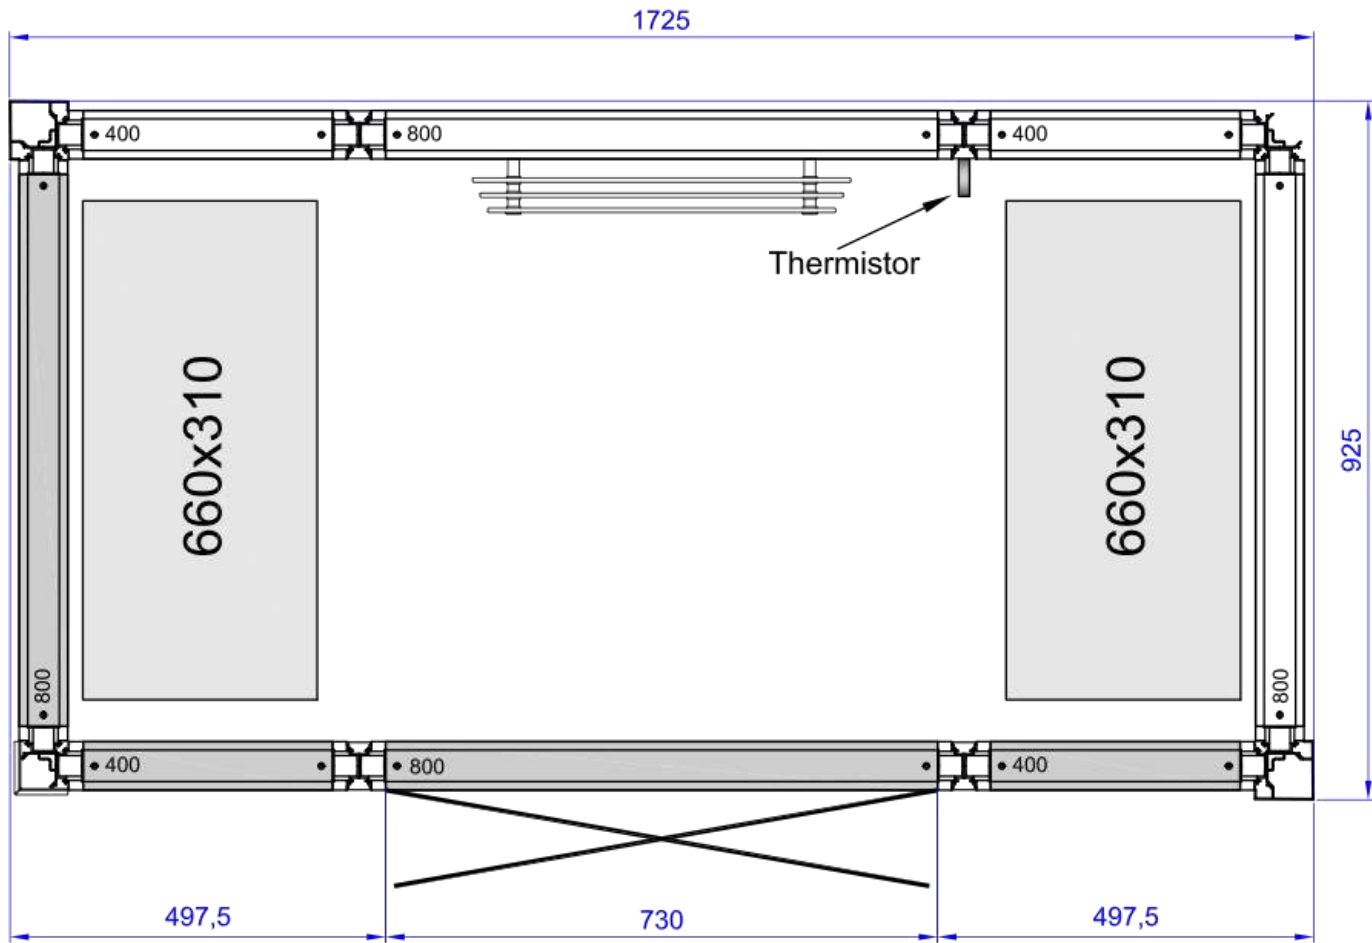

- **Opaque pale glass/Basic**
  Grönt glas/Basic
- **Smoke colored glass**
  Rökfärgat glas
- **Mood lit section, steam outlet**
  Belyst ängsektion
- **Glass door with treshold (R or L hinged)**
  Glasdörr med tröskel (H eller V hängd)

Height: 2090mm

Tolerance for other dimensions		Material		Article No.	
Designed by		Replaces		Layout 2900 2934	
Drawn by LH		Replaced by		Date 2018-01-30	
Approved by		Description		Size A4	
		Panacea 1709 t		Scale 1:10	
		1725x925x2090mm		Page	
				State	
				Drawing No.	
				Rev.