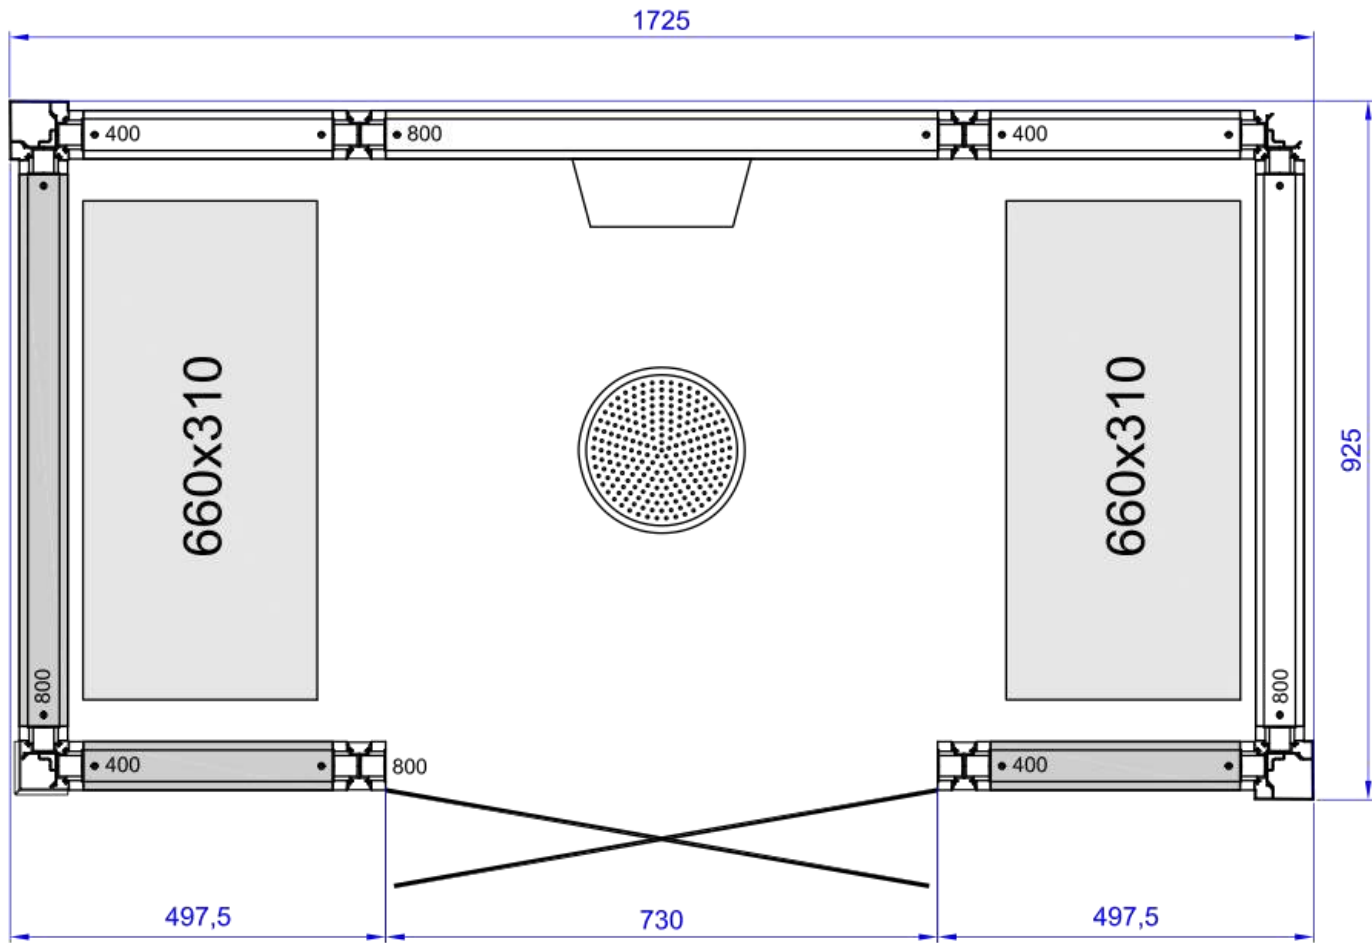

Height: 2090mm

Tolerance for other dimensions		Material		Article No.	
Designed by		Replaces		Layout 2900 2930	
Drawn by LH		Replaced by		Date 2018-01-30	
Approved by		Description		Size A4	
		Panacea 1309 t		Scale 1:10	
		1325x925x2090mm		State	
TYLÖHELO		Drawing No.		Rev.	

Height: 2090mm

Tolerance for other dimensions		Material		Article No.	
Designed by		Replaces		Layout 2900 2938	
Drawn by LH		Replaced by		Date 2018-01-30	
Description		Page		Size A4	
Panacea 1309 tx/t		1325x925x2090mm		Scale 1:10	
TYLÖHELO		Drawing No.		Rev.	

Height: 2090mm

Tolerance for other dimensions		Material		Article No.	
Designed by		Replaces		Layout 2900 2934	
Drawn by LH		Replaced by		Date 2018-01-30	
Approved by		Description		Size A4	
		Panacea 1709 t		Scale 1:10	
		1725x925x2090mm		Page	
				State	
				Drawing No.	
				Rev.	

Height: 2090mm

Tolerance for other dimensions		Material		Article No.	
Designed by		Replaces		Layout 2900 2958	
Drawn by LH		Replaced by		Date 2018-01-30	
Approved by		Description		Size A4	
		Panacea 2521 2B WD		Scale 1:15	
		2525x2125x2090mm		State	
TYLÖHELO				Drawing No.	
				Rev.	