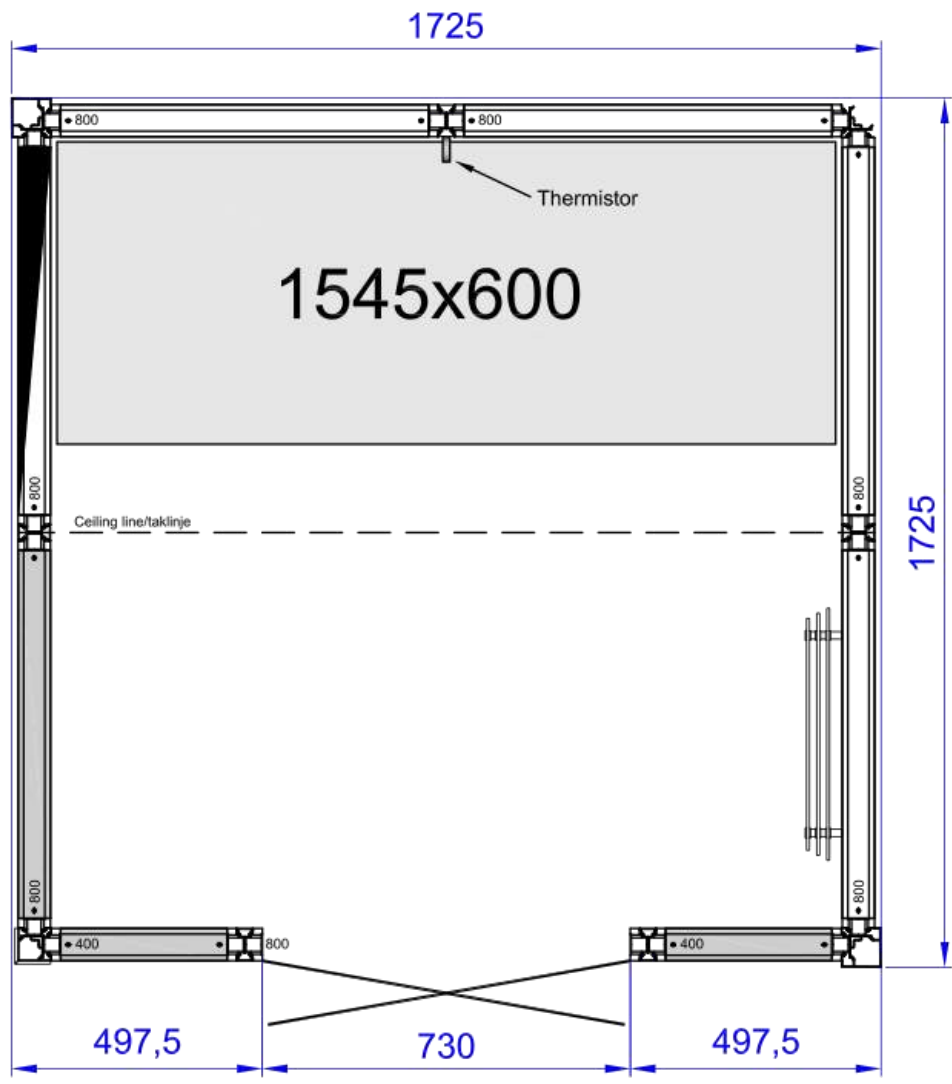

- Opaque pale glass/Black glass
  Grönt glas/Svart glas
- Opaque pale glass/Basic
  Grönt glas/Basic
- Smoke colored glass
  Rökkfärgat glas
- Mood lit section, steam outlet
  Belyst ängsektion
- Glass door without threshold (R or L hinged)
  Glasdörr utan tröskel (H eller Vhängd)

Height: 2090mm

Tolerance for other dimensions		Material		Article No.	
Designed by		Replaces		Layout 2900 2946	
Drawn by LH		Replaced by		Date 2018-01-30	
Approved by		Description		Size A4	
		Panacea 1717 1B		Scale 1:15	
		1725x1725x2090mm		Page	
				State	
TYLÖHELO				Drawing No.	
				Rev.