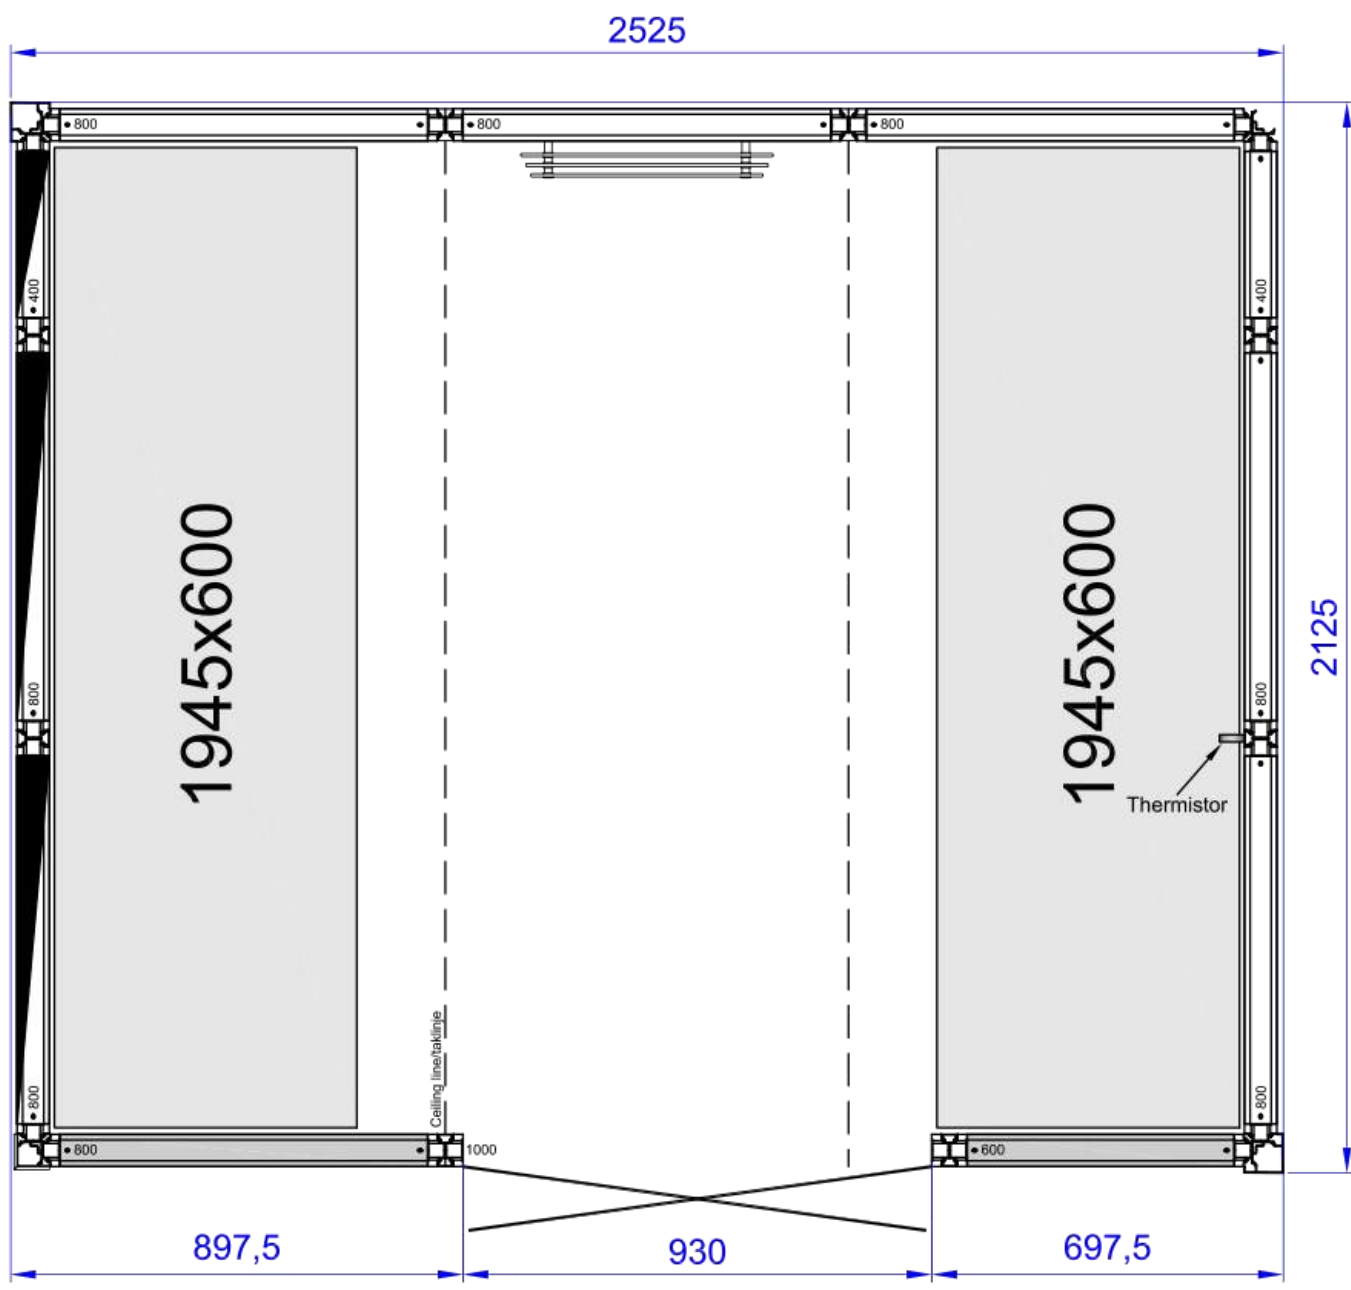

Height: 2090mm

Tolerance for other dimensions		Material		Article No.	
Designed by		Replaces		Layout 2900 2934	
Drawn by LH		Replaced by		Date 2018-01-30	
Approved by		Description		Size A4	
		Panacea 1709 t		Scale 1:10	
		1725x925x2090mm		Page	
				State	
				Drawing No.	
				Rev.	

Height: 2090mm

Tolerance for other dimensions		Material		Article No.	
Designed by		Replaces		Layout 2900 2950	
Drawn by LH		Replaced by		Date 2018-01-30	
Approved by		Description		Size A4	
		Panacea 2117 1B		Scale 1:15	
		2125x1725x2090mm		Page	
				State	
TYLÖHELO				Drawing No.	
				Rev.	

Height: 2090mm

Tolerance for other dimensions		Material		Article No.	
Designed by		Replaces		Layout 2900 2956	
Drawn by LH		Replaced by		Date 2018-01-30	
Approved by		Description		Size A4	
		Panacea 2521 2B		Scale 1:15	
		2525x2125x2090mm		Page	
TYLÖHELO		Drawing No.		State	
				Rev.	

Height: 2090mm

Tolerance for other dimensions		Material		Article No.	
Designed by		Replaces		Layout 2900 2958	
Drawn by LH		Replaced by		Date 2018-01-30	
Approved by		Description		Size A4	
		Panacea 2521 2B WD		Scale 1:15	
		2525x2125x2090mm		State	
TYLÖHELO				Drawing No.	
				Rev.	