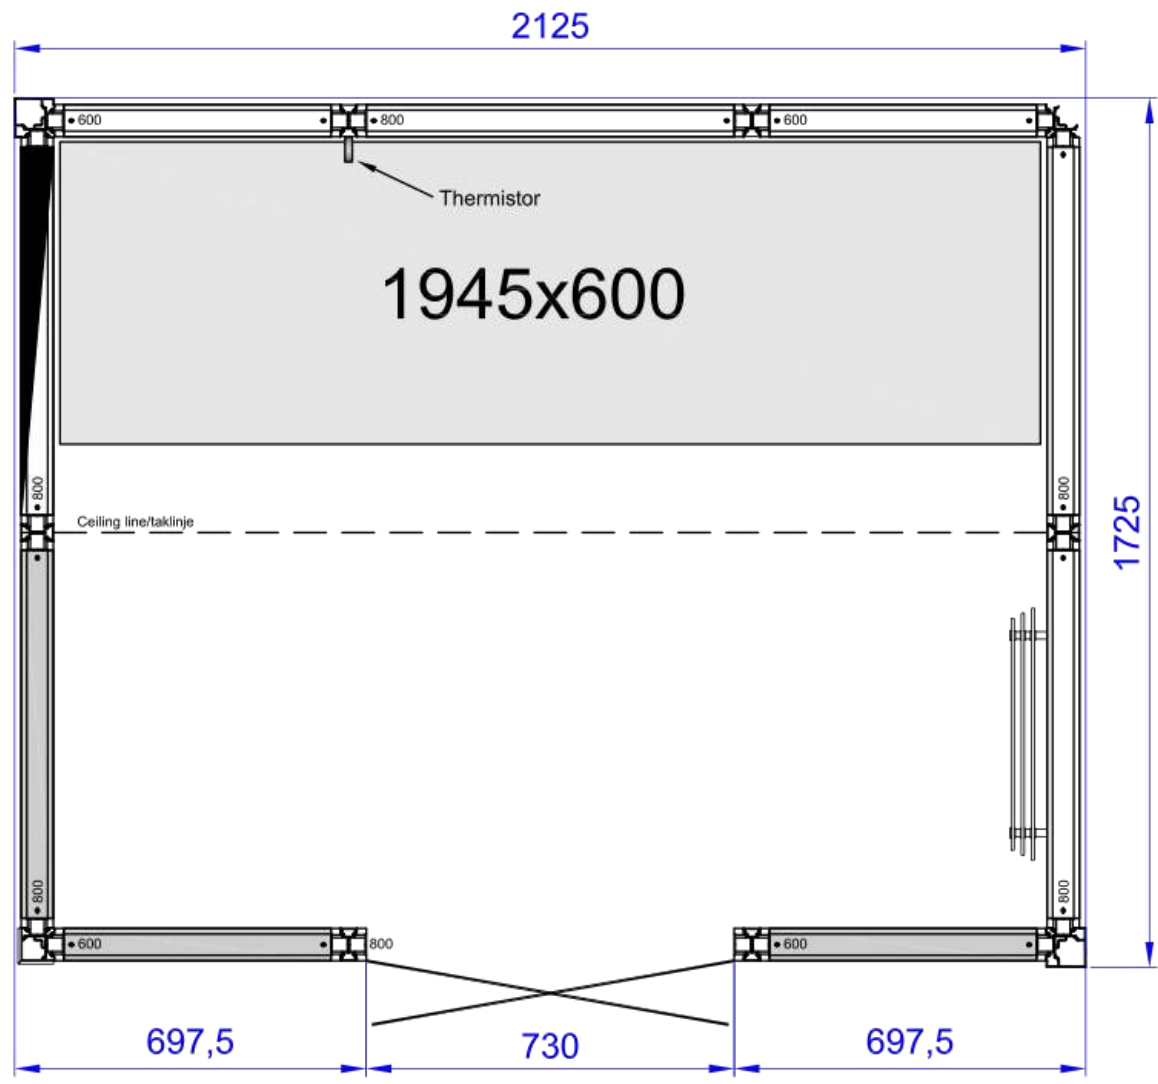

- Opaque pale glass/Black glass
  Grönt glas/Svart glas
- Opaque pale glass/Basic
  Grönt glas/Basic
- Smoke colored glass
  Rökkfärgat glas
- Mood lit section, steam outlet
  Belyst ångsektion
- Glass door without threshold (R or L hinged)
  Glasdörr utan tröskel (H eller Vhängd)

Height: 2090mm

Tolerance for other dimensions		Material		Article No.	
Designed by		Replaces		Layout 2900 2950	
Drawn by LH		Replaced by		Date 2018-01-30	
Approved by		Description		Size A4	
		Panacea 2117 1B		Scale 1:15	
		2125x1725x2090mm		Page	
				State	
TYLÖHELO				Drawing No.	
				Rev.