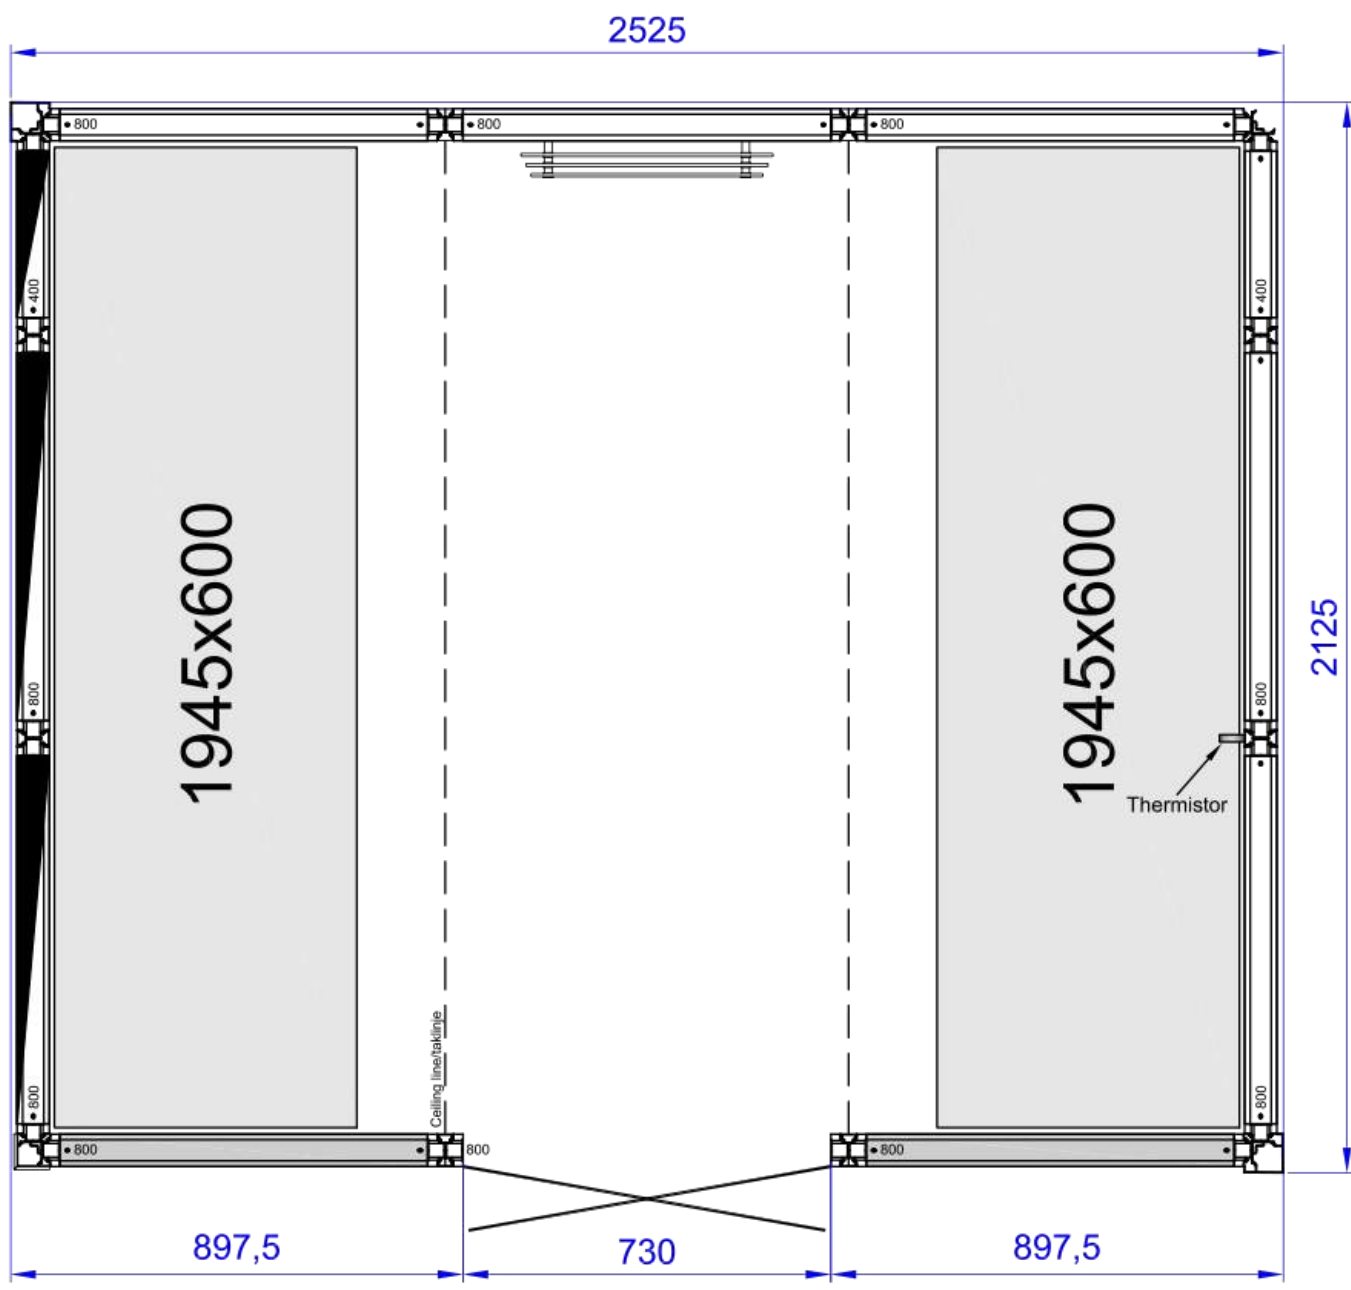

- Opaque pale glass/Black glass
  Grönt glas/Svart glas
- Opaque pale glass/Basic
  Grönt glas/Basic
- Smoke colored glass
  Rökkfärgat glas
- Mood lit section, steam outlet
  Belyst ängsektion
- Glass door without threshold (R or L hinged)
  Glasdörr utan tröskel (H eller V hängt)

Height: 2090mm

Tolerance for other dimensions		Material		Article No.	
Designed by		Replaces		Layout 2900 2956	
Drawn by LH		Replaced by		Date 2018-01-30	
Approved by		Description		Size A4	
		Panacea 2521 2B		Scale 1:15	
		2525x2125x2090mm		Page	
TYLÖHELO		Drawing No.		State	
				Rev.