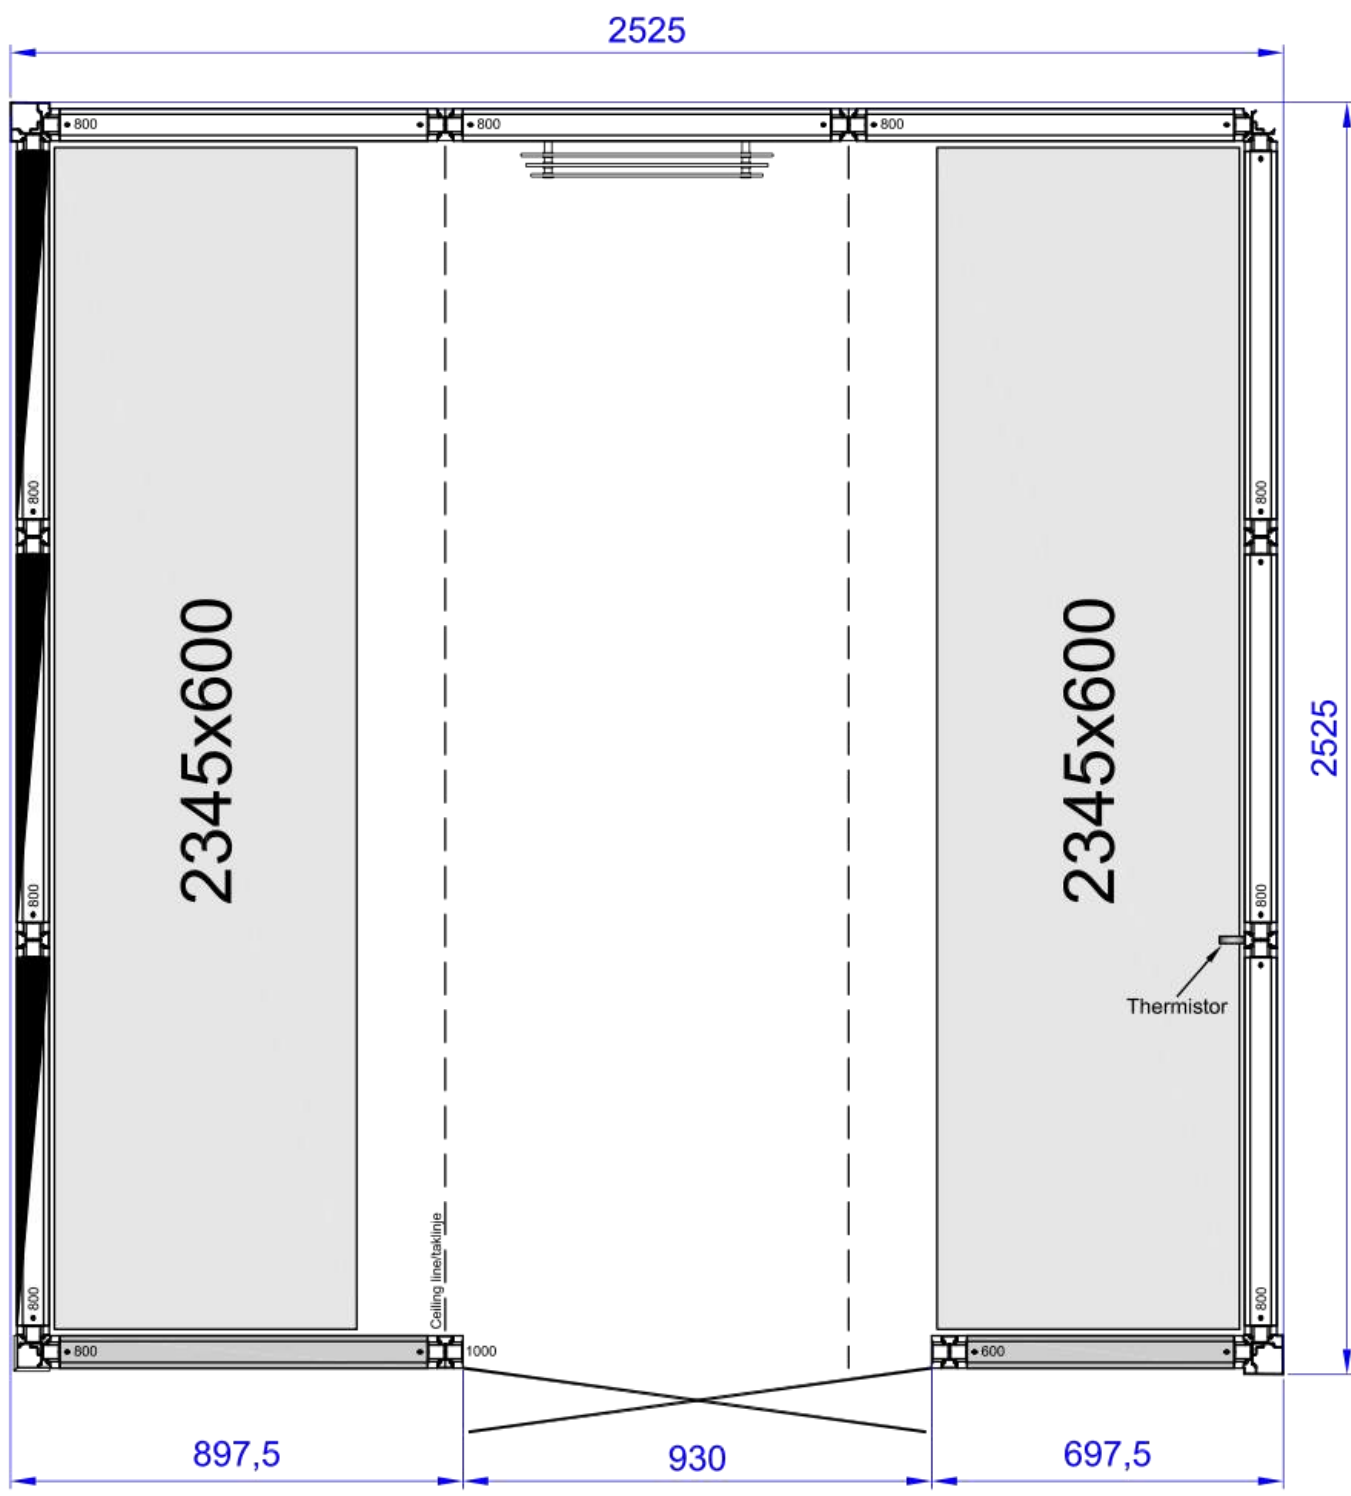

- Opaque pale glass/Black glass
  Grönt glas/Svart glas
- Opaque pale glass/Basic
  Grönt glas/Basic
- Smoke colored glass
  Rökkfärgat glas
- Mood lit section, steam outlet
  Belyst ängsektion
- Glass door without threshold (R or L hinged)
  Glasdörr utan tröskel (H eller V hängd)

Height: 2090mm

Tolerance for other dimensions		Material		Article No.	
Designed by		Replaces		Layout 2900 2962	
Drawn by LH		Replaced by		Size A4	
Approved by		Date 2018-01-30		Scale 1:15	
Description				Page	
Panacea 2525 2B WD				State	
2525x2525x2090mm				Drawing No.	
				Rev.