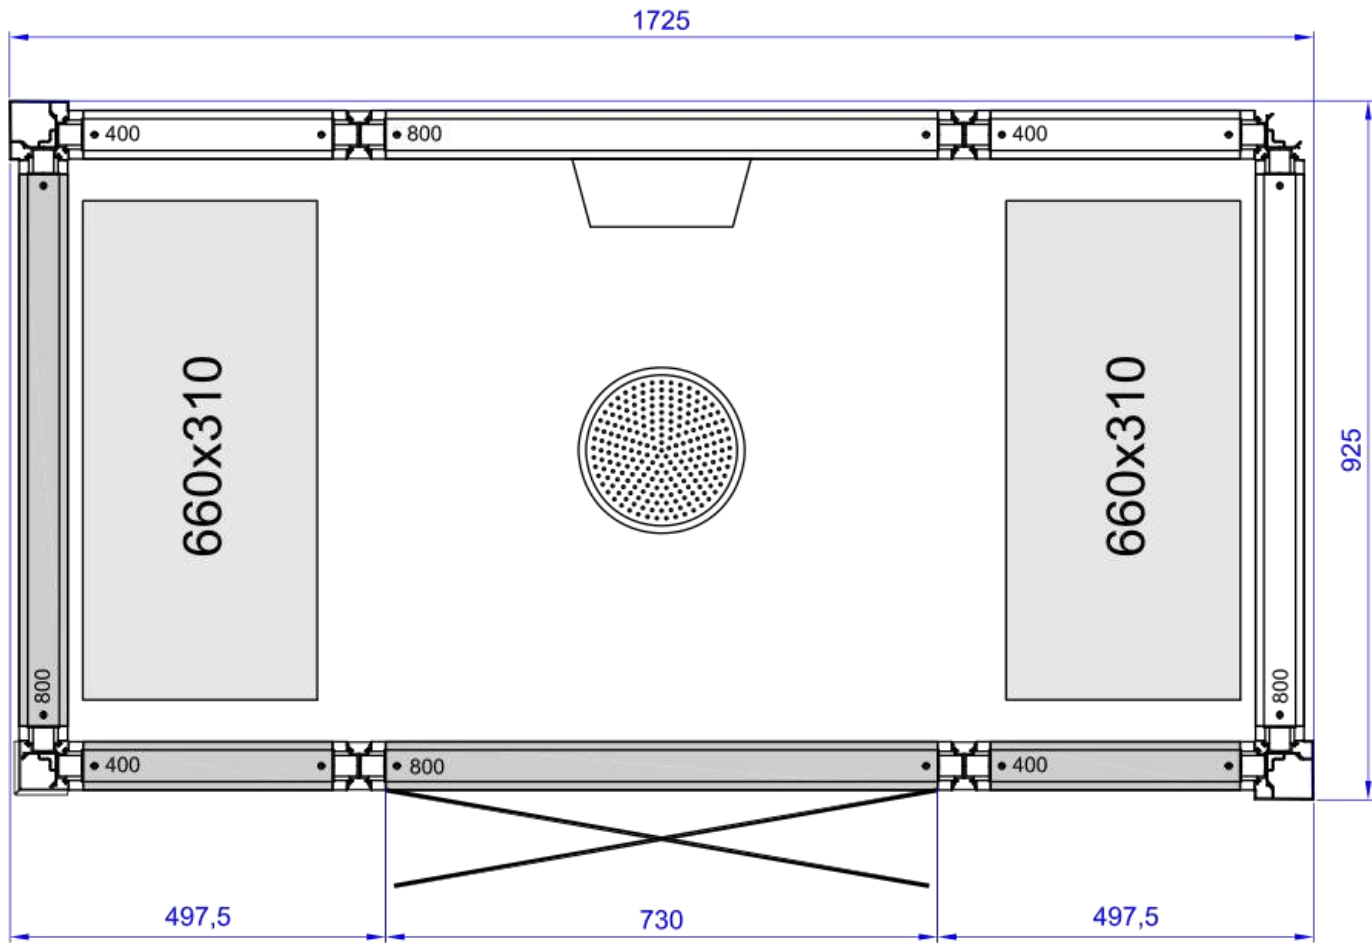

Height: 2090mm

Tolerance for other dimensions		Material		Article No.	
Designed by		Replaces		Layout 2900 2930	
Drawn by LH		Replaced by		Date 2018-01-30	
Approved by		Description		Size A4	
		Panacea 1309 t		Scale 1:10	
		1325x925x2090mm		State	
TYLÖHELO		Drawing No.		Rev.	

Height: 2090mm

Tolerance for other dimensions		Material		Article No.	
Designed by		Replaces		Layout 2900 2934	
Drawn by LH		Replaced by		Date 2018-01-30	
Approved by		Description		Size A4	
		Panacea 1709 t		Scale 1:10	
		1725x925x2090mm		Page	
				State	
				Drawing No.	
				Rev.	

Height: 2090mm

Tolerance for other dimensions		Material		Article No.	
Designed by		Replaces		Layout 2900 2944	
Drawn by LH		Replaced by		Date 2018-01-30	
Approved by		Description		Size A4	
		Panacea 1709 tx		Scale 1:10	
		1725x925x2090mm		Page	
				State	
				Drawing No.	
				Rev.	

Height: 2090mm

Tolerance for other dimensions		Material		Article No.	
Designed by		Replaces		Layout 2900 2958	
Drawn by LH		Replaced by		Date 2018-01-30	
Approved by		Description		Size A4	
		Panacea 2521 2B WD		Scale 1:15	
		2525x2125x2090mm		State	
TYLÖHELO				Drawing No.	
				Rev.	