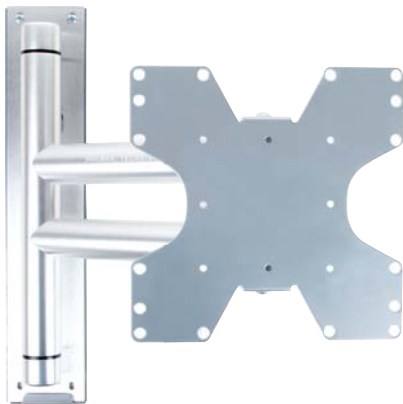

Swivel TV bracket