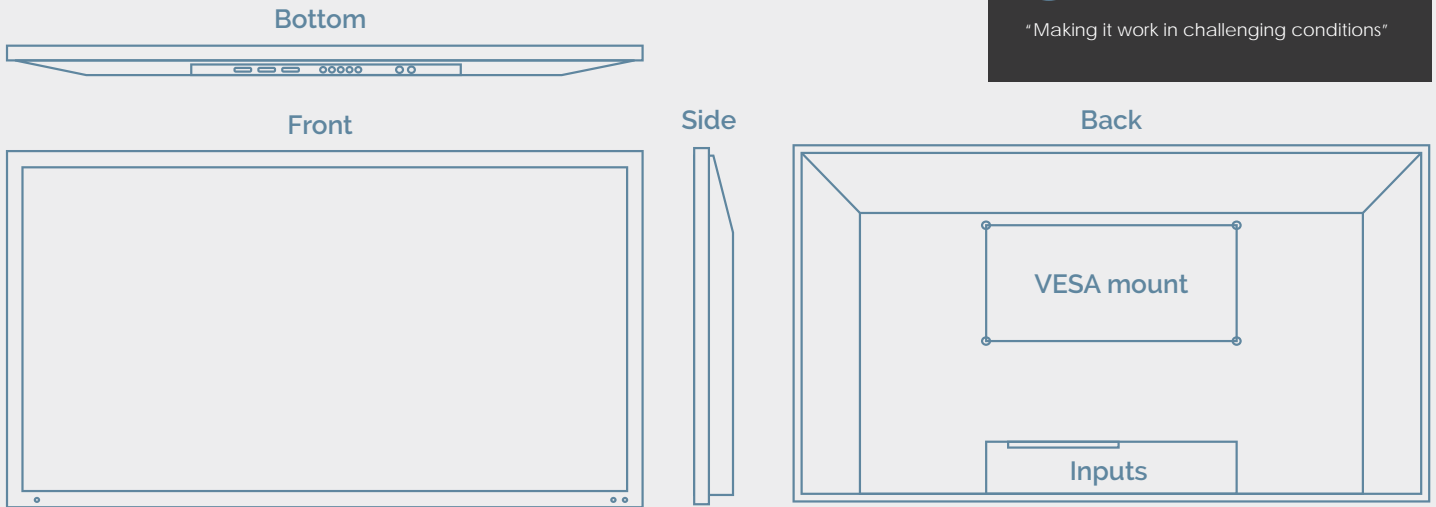

## TECHNICAL SPECIFICATION

Display size	43"	YPbPr	1Group
Max resolution	1920x1080	HDMI	2PCS
Aspect ratio	16:9	RF	1PC
Contrast ratio	5000:1	RS232	1PC (optional)
Brightness	700 cd/m <sup>2</sup>	IR Out	1PC (optional)
Viewing angle	178 degree /178 degree (H/V)	PC Audio	1PC
Frame material	Brushed aluminum	USB	1PC
Colour	Silver	Audio out/earphone	1PC
Max power consumption	≤120W	Built-in amplifier	Yes (15W+15W output)
Power input range	AC 90 – 240V	Waterproof remote control	1PC
TV systems	PAL B/G/SECAM/NTSC (optional)	VESA standard	200x200mm
Signal input	Analog DVB-T/T2/S/S2/C	Screw	4PCS
Audio system	D/K,B/G,I,M	Cable box	Yes
Multilanguage OSD	Yes	Operating temperature	-20 to 60 degrees
VGA	1PC	Dimensions	970x580x67mm
AV	1Group		