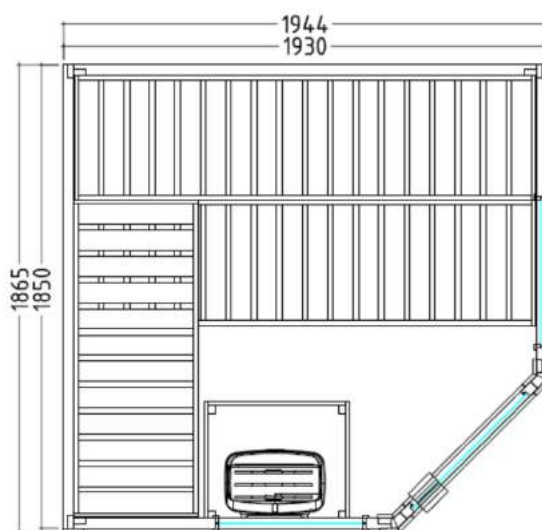

## British Columbia Corner

Only £3,650 delivered

### Features

- Dimensions: 1950 x 1970 x 2040mm
- Solid wood cabin made of solid spruce (40mm)
- Interior made of spruce
- 3 silicon cables 5 x 2.5mm<sup>2</sup> for sauna heater
- 3 silicon cables 3 x 1.5mm<sup>2</sup> for sauna light
- Doors can be attached on the left or right
- 2 x 500 mm bench
- 1 headrest
- 1 ventilation slide
- 1 heater safety guard
- Lamp with protection without bulb
- Roof element