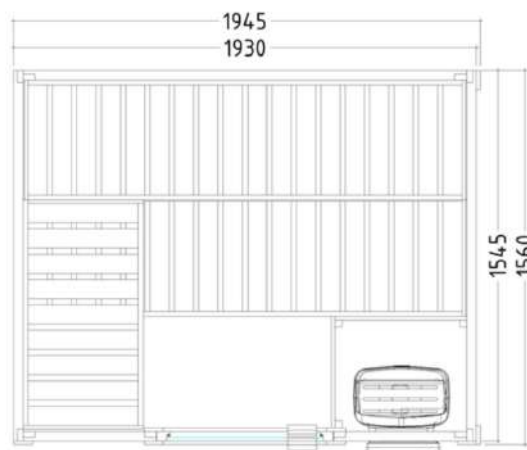

the hot tub
and swim spa
company
everyday happiness

British Columbia Medium

Only £3,295 delivered

Features

- Dimensions: 1945 x 1560 x 2040mm
- Solid wood cabin made of solid spruce (40mm)
- Interior made of spruce
- 3 silicon cables 5 x 2.5mm² for sauna heater
- 3 silicon cables 3 x 1.5mm² for sauna light
- Doors can be attached on the left or right
- 2x500mm bench
- 1 headrest
- 1 ventilation slide
- 1 heater safety guard
- Lamp with protection without bulb
- Roof element