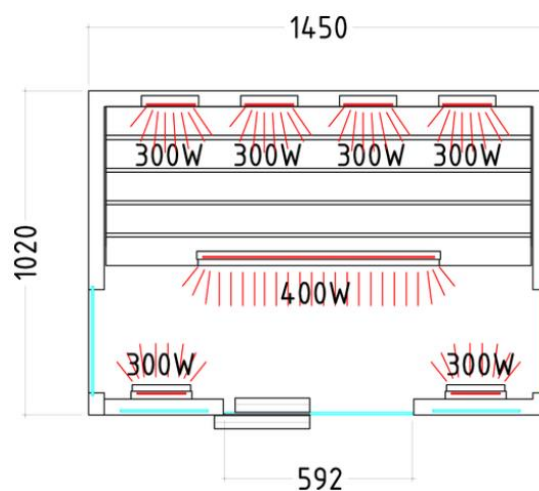

the hot tub
and swim spa
company
everyday happiness

The Rejuvenate Infra Red Cabin – In stock

Only £4,250 delivered

Features

- Sauna cabin dimensions 1450 x 1020 x 2000mm
- Canadian cedar inside and out
- Tinted glass design
- Adjustable heating
- Cedar wood bench
- Selbersdof tested radiator technology
- Plug and Play
- 1 x 400W infrared heaters, 6 x 300W infrared heater
- Interior digital control
- Coloured light
- Radio and MP3 player, USB port and SD card slot
- Fan