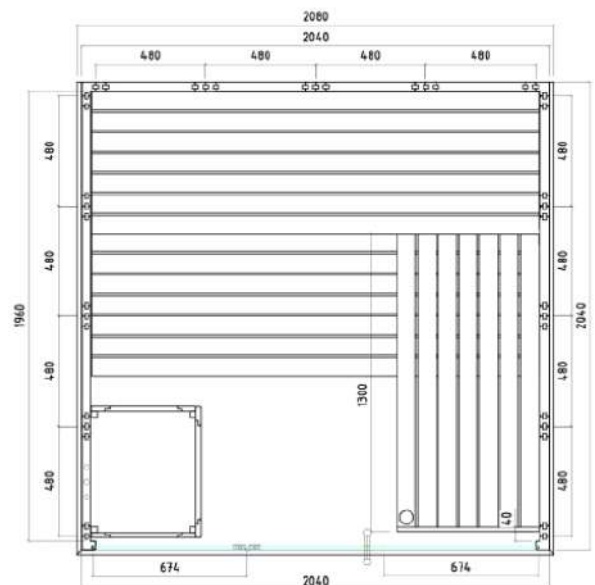

the hot tub
and swim spa
company
everyday happiness

The Montreal Sauna

Only £6,250 delivered

Features

- Cabin made of solid spruce (40mm)
- Prestige interior made of lime wood
- 3 Silicon cables 5 x 2.5mm² for sauna heater
- 3 silicon cables 3 x 1.5mm² for sauna light
- ESG glass element 674 x 1945 x 8mm, Door 590 x 1915 x 8mm
- Doors can be attached on the left or right
- 3 x 620mm Bench
- 2 Headrests
- Ventilation slides
- Intermediate Bench Panel
- Floor Grid
- Heater safety guard
- Lamp with protection without bulb
- Backrests