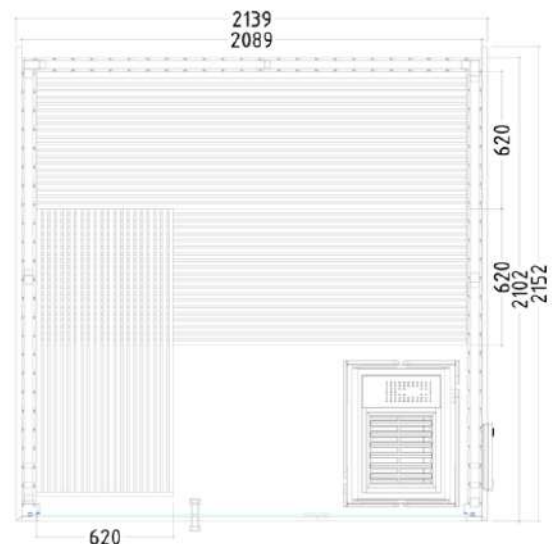

the hot tub
and swim spa
company
everyday happiness

The Ottawa Large Cabin

Only £6,250 Delivered

Features

- Element cabin made of solid Spruce (65mm)
- Emotion interior made of lime wood
- Glass front made of 8mm ESG safety glass
- ESG glass element 694 x 1952 x 8mm, door: 590 x 1915 x 8mm
- 12.5 mm sturdy tongue and groove boards
- 3 Silicon cables 5 x 1.5mm² for sauna heater
- 3 Silicon cables 3 x 1.5mm² for sauna light
- Doors can be attached on the left or right
- 3 x 620 mm Bench
- Intermediate bench panel
- Backrests
- Ventilation slides
- Floor Grid
- Heater safety guard
- Lamp with protection without bulb
- 2 Headrests