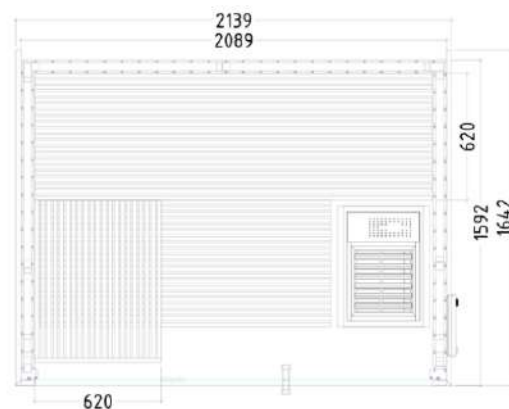

### Features

- Element cabin made of solid Spruce (65mm)
- Emotion interior made of lime wood
- Glass front made of 8mm ESG safety glass
- ESG glass element 694 x 1952 x 8mm, door: 590 x 1915 x 8mm
- 12.5 mm sturdy tongue and groove boards
- 3 Silicon cables 5 x 1.5mm<sup>2</sup> for sauna heater
- 3 Silicon cables 3 x 1.5mm<sup>2</sup> for sauna light
- Doors can be attached on the left or right
- 3 x 620 mm Bench
- Intermediate bench panel
- Backrests
- Ventilation slides
- Floor Grid
- Heater safety guard
- Lamp with protection without bulb
- 2 Headrests