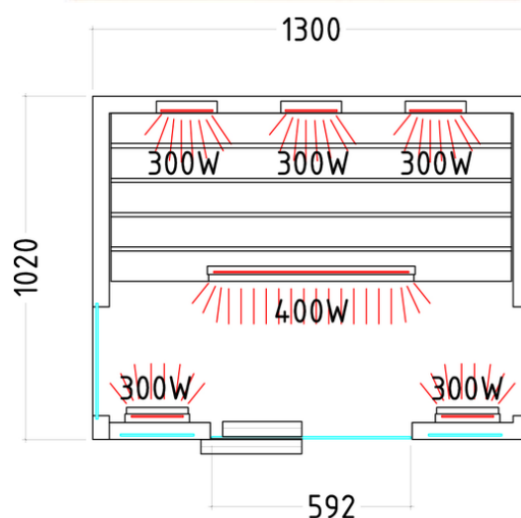

### Features

- Sauna cabin dimensions 1300 x 1020 x 2000mm (W x D x H)
- With adjustable heating element
- Cedar inside and out
- Tinted glass design
- Cedar wood bench
- Seibersdorf tested radiator technology
- Plug and play
- 1 x 400W infrared heaters, 5 x 300W infrared heater
- Interior digital control
- Coloured light
- Radio and MP3 player, USB port and SD card slot