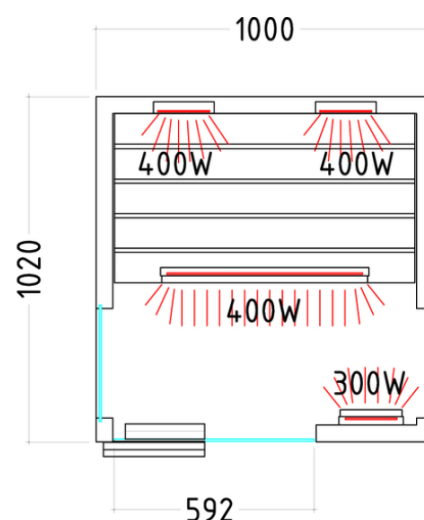

### Features

- Canadian Cedar inside and out
- Tinted glass design
- With adjustable heating elements
- Cedar wood bench
- Seibersdorf tested radiator technology
- Plug and Play
- 3 x 400W infrared heaters, 1 x 300W infrared heater
- Interior digital control unit
- Coloured Light
- Fan
- Radio and MP3 player, USB port and SD card slot
- USB port
- Infra red radiation with glass
- 1000mm x 1020mm x 2000mm