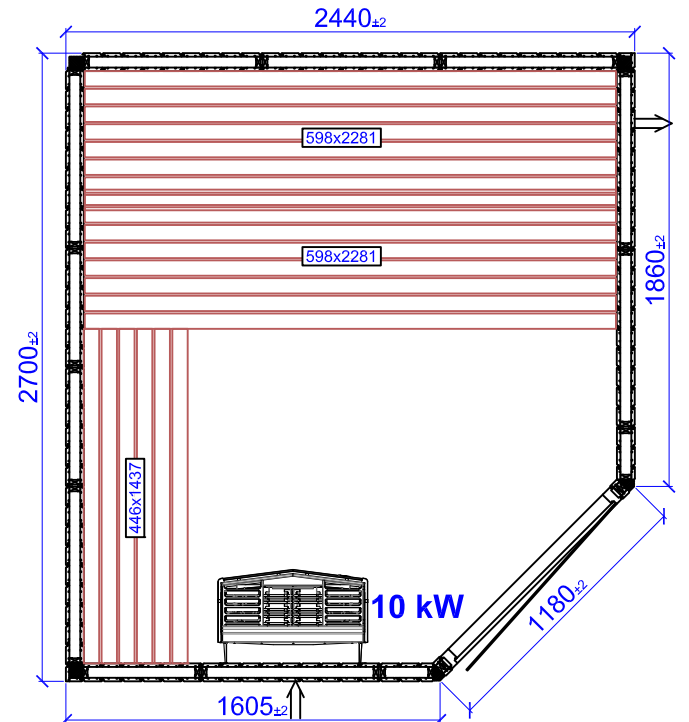

# Layouter Harmony PRO Corner

**1930x1675/c**

**1930x1930/c**

**2440x1930/c**

**1930x2440/c**

**2700x2440/c**

**2440x2700/c**

**3210x2440/c**