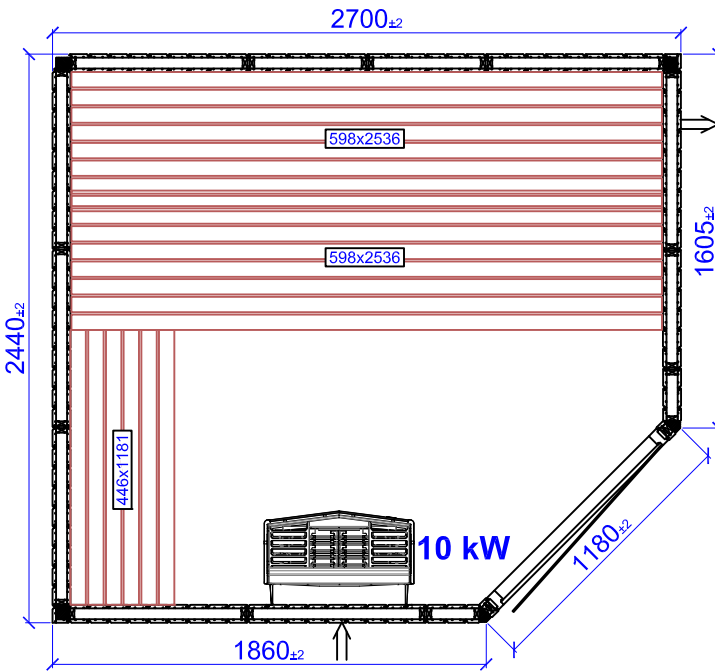

# Layouter Harmony PRO Corner

**1930x1675/c**

**1930x1930/c**

**2440x1930/c**

**1930x2440/c**

**2700x2440/c**

**2440x2700/c**

**3210x2440/c**