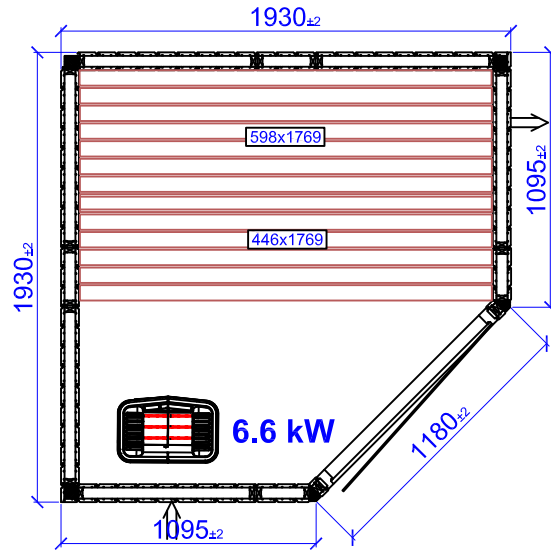

# Layouter Harmony PRO Corner

**1930x1675/c**

**1930x1930/c**

**2440x1930/c**

**1930x2440/c**

**2700x2440/c**

**2440x2700/c**

**3210x2440/c**