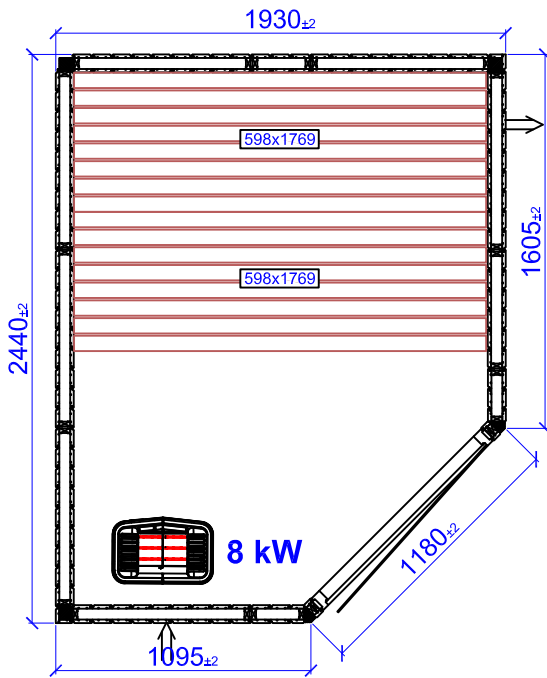

# Layouter Harmony PRO Corner

**1930x1675/c**

**1930x1930/c**

**2440x1930/c**

**1930x2440/c**

**2700x2440/c**

**2440x2700/c**

**3210x2440/c**