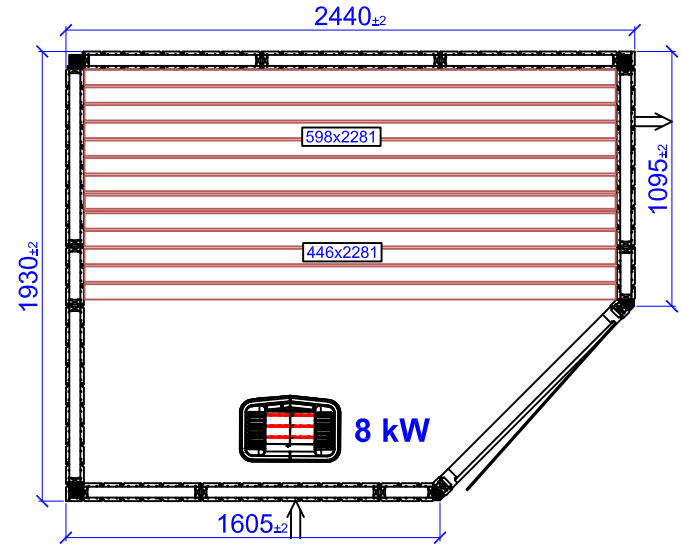

# Layouter Harmony PRO Corner

**1930x1675/c**

**1930x1930/c**

**2440x1930/c**

**1930x2440/c**

**2700x2440/c**

**2440x2700/c**

**3210x2440/c**