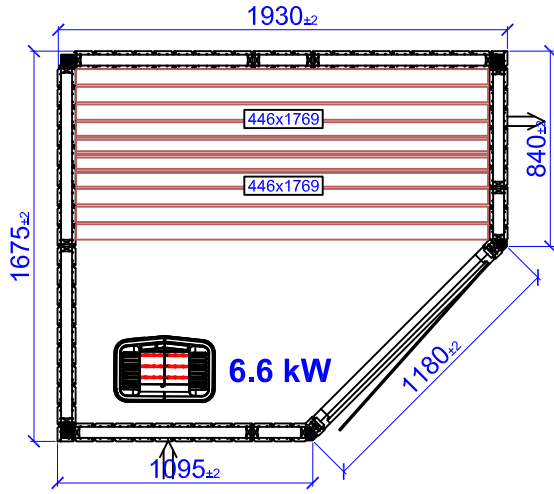

# Layouter Harmony PRO Corner

**1930x1675/c**

**1930x1930/c**

**2440x1930/c**

**1930x2440/c**

**2700x2440/c**

**2440x2700/c**

**3210x2440/c**