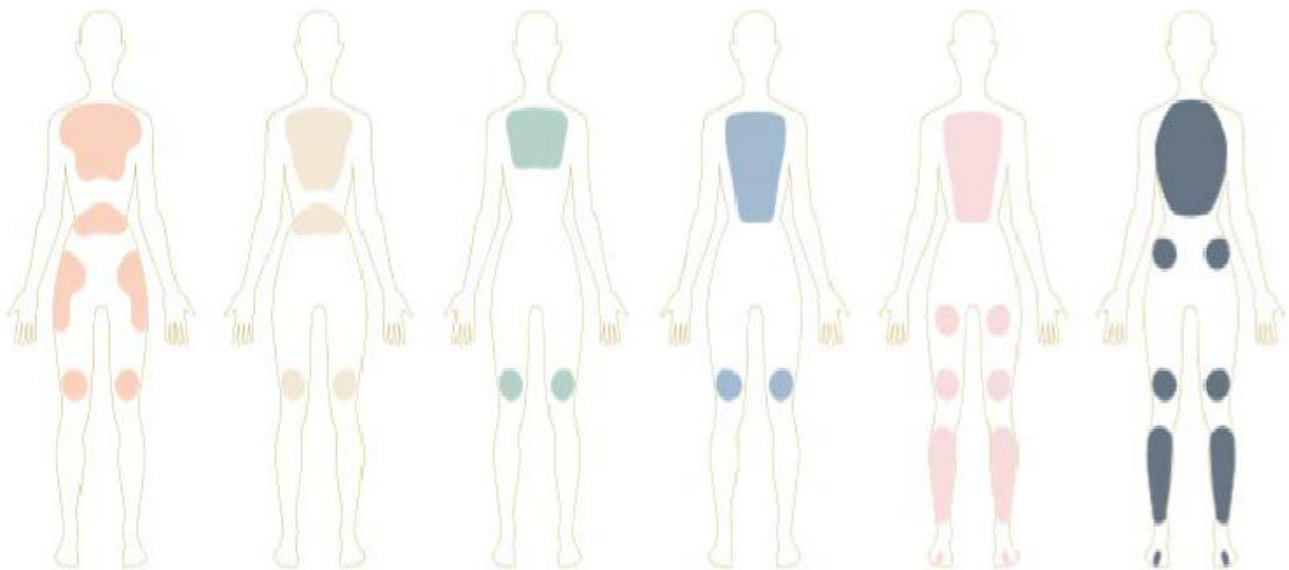

The range has a variety of sizes with many customisable options, which means our expert staff are able to create the right solution for you and your family derived from your individual requirements.

Light therapy supports deep relaxation

## ERGONOMICALLY DESIGNED SEATING

Our selection of Affordable Luxury Hot Tubs seats have been contoured to fit the body perfectly. Years of research has resulted in our comfortable seating layouts and perfect jet configuration. These are designed individually to provide different treatment massages. The result is a full body massage and hydrotherapeutic experience after every use, whilst having fun with your loved ones. The arrangement of jets may differ for each tub.

Relax Massage Seat	Expert Massage Seat	Cool Down Massage Seats	Focus Massage Seats	Body Flow Massage Seat	Intenso Massage Seat
It targets the regeneration of the shoulder girdle and trunk muscle tissue, as well as the hip flex muscles and knee extensor muscles. The muscle groups most used!	Its adjustable jets can have physiological effects with customised directions and strengths.	The armchair design provides relaxation after training; its physical and calming effect is an additional benefit to the physiological functions.	It offers its user an experience that is relaxing combined with a deep tissue massage on the longitudinal trunk muscles, whilst exercising the hip and thigh flexor muscle groups.	The massage seat with the most intensive physiological effect. In addition, it also has effects on lymphatic circulation on the lower limbs.	The most refreshing massage seat. The favourite of professional athletes. After intensive training, it ensures the regeneration of critical areas - the back and leg muscles.