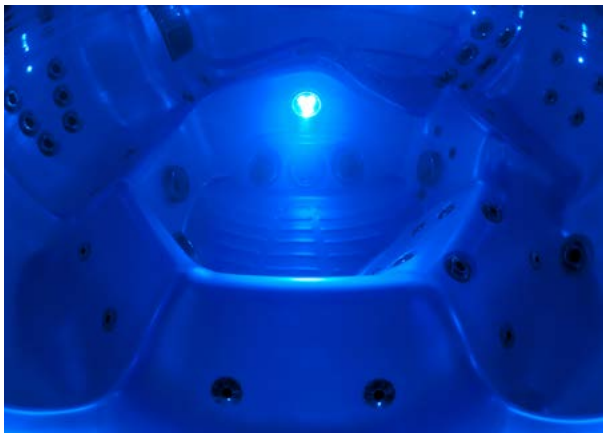

AFFORDABLE LUXURY HOT TUBS

The Hot Tub and Swim Spa Company's range of Affordable Luxury Hot Tubs enables our customers to enjoy all of the family benefits of a hot tub in your garden for an affordable price. Your home spa is your very own piece of opulence and decadence.

The range has a variety of sizes with many customisable options, which means our expert staff are able to create the right solution for you and your family derived from your individual requirements.

Light therapy supports deep relaxation