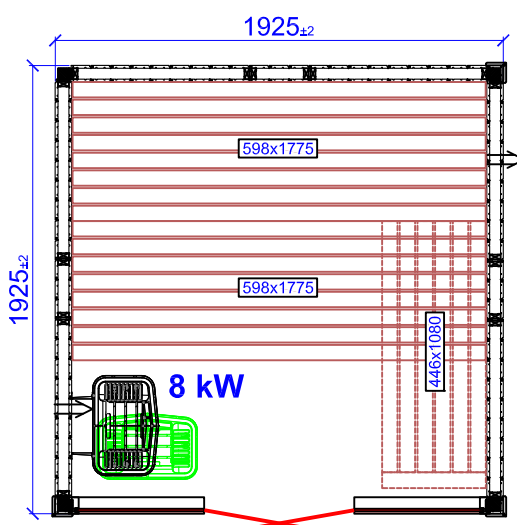

Layouter Harmony GF

1670x1160

1415x1415

1670x1670

1925x1670

*Third bench with bench support needs to be ordered as special.

2180x1670

*Third bench with bench support needs to be ordered as special.

1925x1925

*Third bench with bench support needs to be ordered as special.

2180x1925

*Third bench with bench support needs to be ordered as special.

2435x1925

*Third bench with bench support needs to be ordered as special.

2690x1925

*Third bench with bench support needs to be ordered as special.

2180x2180

*Third bench with bench support needs to be ordered as special.

2435x2180

*Third bench with bench support needs to be ordered as special.