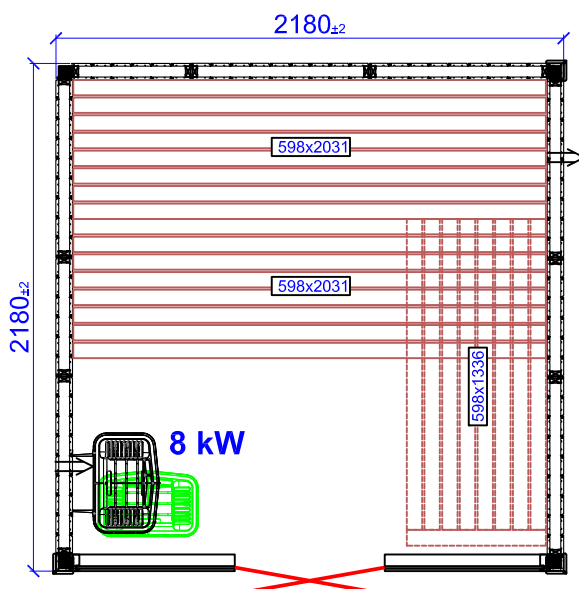

Layouter Harmony GF

1670x1160

1415x1415

1670x1670

1925x1670

*Third bench with bench support needs to be ordered as special.

2180x1670

*Third bench with bench support needs to be ordered as special.

1925x1925

*Third bench with bench support needs to be ordered as special.

2180x1925

*Third bench with bench support needs to be ordered as special.

2435x1925

*Third bench with bench support needs to be ordered as special.

2690x1925

*Third bench with bench support needs to be ordered as special.

2180x2180

*Third bench with bench support needs to be ordered as special.

2435x2180

*Third bench with bench support needs to be ordered as special.