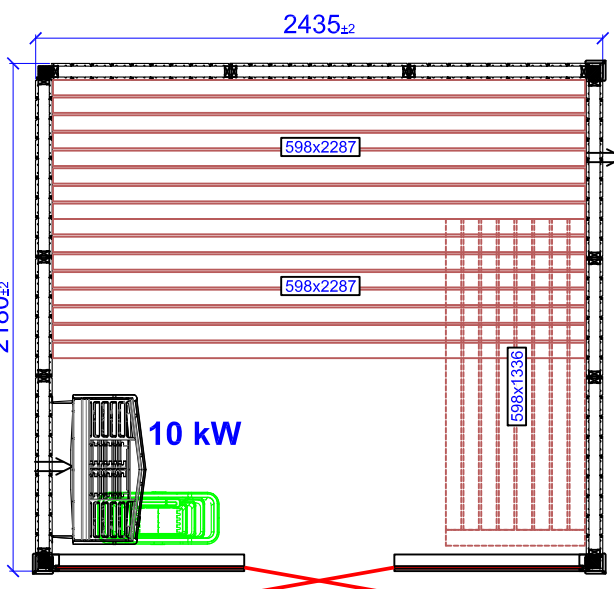

Layouter Harmony GF

1670x1160

1415x1415

1670x1670

1925x1670

*Third bench with bench support needs to be ordered as special.

2180x1670

*Third bench with bench support needs to be ordered as special.

1925x1925

*Third bench with bench support needs to be ordered as special.

2180x1925

*Third bench with bench support needs to be ordered as special.

2435x1925

*Third bench with bench support needs to be ordered as special.

2690x1925

*Third bench with bench support needs to be ordered as special.

2180x2180

*Third bench with bench support needs to be ordered as special.

2435x2180

*Third bench with bench support needs to be ordered as special.