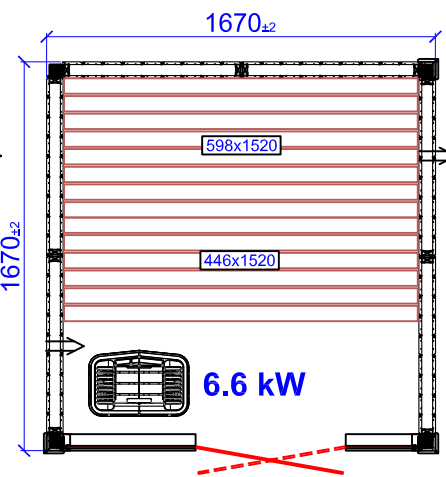

Layouter Harmony GF

1670x1160

1415x1415

1670x1670

1925x1670

*Third bench with bench support needs to be ordered as special.

2180x1670

*Third bench with bench support needs to be ordered as special.

1925x1925

*Third bench with bench support needs to be ordered as special.

2180x1925

*Third bench with bench support needs to be ordered as special.

2435x1925

*Third bench with bench support needs to be ordered as special.

2690x1925

*Third bench with bench support needs to be ordered as special.

2180x2180

*Third bench with bench support needs to be ordered as special.

2435x2180

*Third bench with bench support needs to be ordered as special.