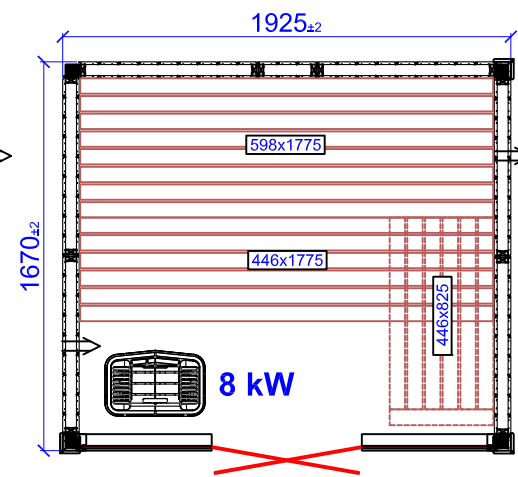

Layouter Harmony GF

1670x1160

1415x1415

1670x1670

1925x1670

*Third bench with bench support needs to be ordered as special.

2180x1670

*Third bench with bench support needs to be ordered as special.

1925x1925

*Third bench with bench support needs to be ordered as special.

2180x1925

*Third bench with bench support needs to be ordered as special.

2435x1925

*Third bench with bench support needs to be ordered as special.

2690x1925

*Third bench with bench support needs to be ordered as special.

2180x2180

*Third bench with bench support needs to be ordered as special.

2435x2180

*Third bench with bench support needs to be ordered as special.