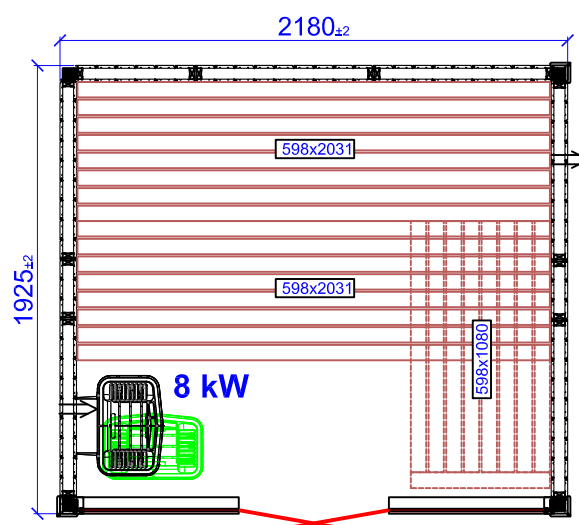

Layouter Harmony GF

1670x1160

1415x1415

1670x1670

1925x1670

*Third bench with bench support needs to be ordered as special.

2180x1670

*Third bench with bench support needs to be ordered as special.

1925x1925

*Third bench with bench support needs to be ordered as special.

2180x1925

*Third bench with bench support needs to be ordered as special.

2435x1925

*Third bench with bench support needs to be ordered as special.

2690x1925

*Third bench with bench support needs to be ordered as special.

2180x2180

*Third bench with bench support needs to be ordered as special.

2435x2180

*Third bench with bench support needs to be ordered as special.