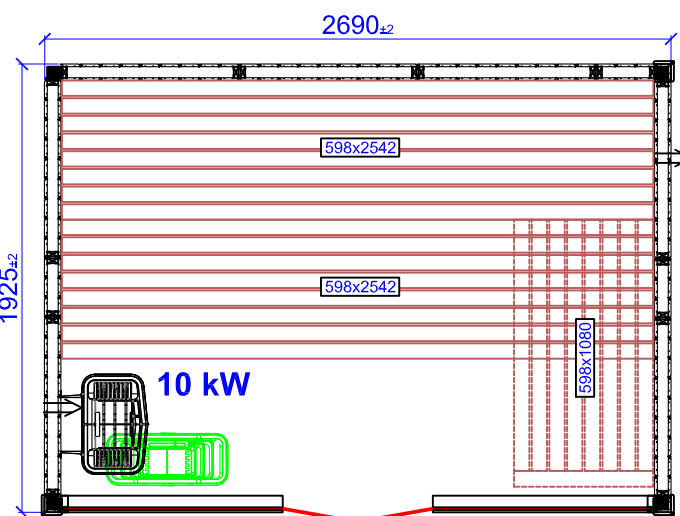

Layouter Harmony GF

1670x1160

1415x1415

1670x1670

1925x1670

*Third bench with bench support needs to be ordered as special.

2180x1670

*Third bench with bench support needs to be ordered as special.

1925x1925

*Third bench with bench support needs to be ordered as special.

2180x1925

*Third bench with bench support needs to be ordered as special.

2435x1925

*Third bench with bench support needs to be ordered as special.

2690x1925

*Third bench with bench support needs to be ordered as special.

2180x2180

*Third bench with bench support needs to be ordered as special.

2435x2180

*Third bench with bench support needs to be ordered as special.