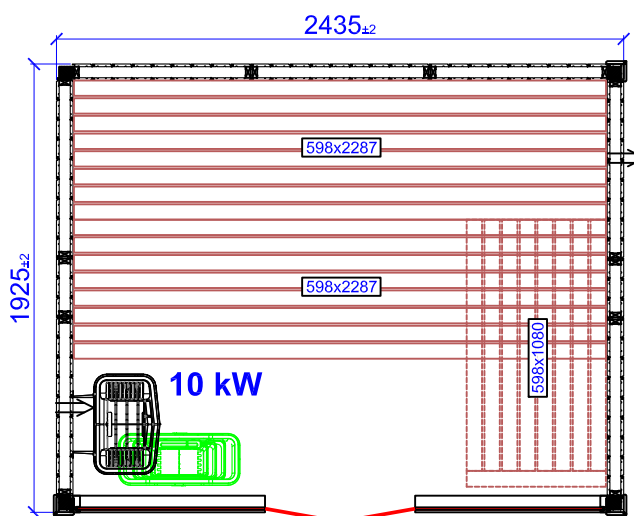

Layouter Harmony GF

1670x1160

1415x1415

1670x1670

1925x1670

*Third bench with bench support needs to be ordered as special.

2180x1670

*Third bench with bench support needs to be ordered as special.

1925x1925

*Third bench with bench support needs to be ordered as special.

2180x1925

*Third bench with bench support needs to be ordered as special.

2435x1925

*Third bench with bench support needs to be ordered as special.

2690x1925

*Third bench with bench support needs to be ordered as special.

2180x2180

*Third bench with bench support needs to be ordered as special.

2435x2180

*Third bench with bench support needs to be ordered as special.