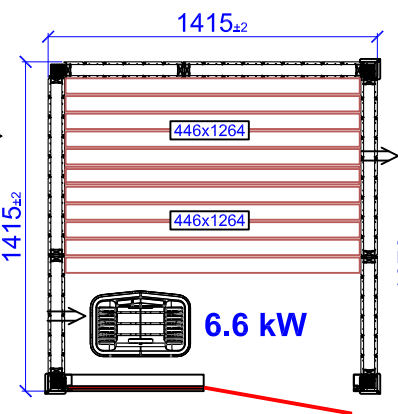

Layouter Harmony GF

1670x1160

1415x1415

1670x1670

1925x1670

*Third bench with bench support needs to be ordered as special.

2180x1670

*Third bench with bench support needs to be ordered as special.

1925x1925

*Third bench with bench support needs to be ordered as special.

2180x1925

*Third bench with bench support needs to be ordered as special.

2435x1925

*Third bench with bench support needs to be ordered as special.

2690x1925

*Third bench with bench support needs to be ordered as special.

2180x2180

*Third bench with bench support needs to be ordered as special.

2435x2180

*Third bench with bench support needs to be ordered as special.