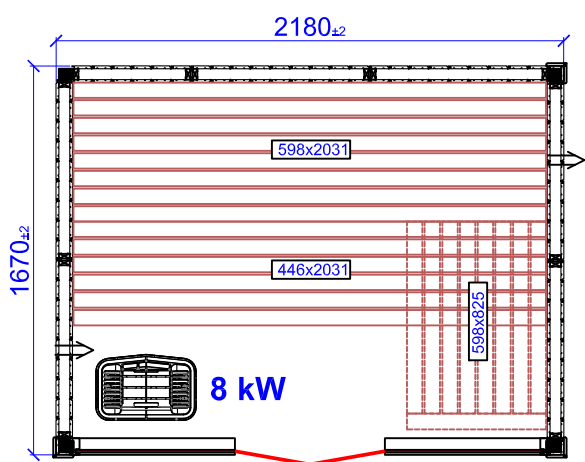

Layouter Harmony GF

1670x1160

1415x1415

1670x1670

1925x1670

*Third bench with bench support needs to be ordered as special.

2180x1670

*Third bench with bench support needs to be ordered as special.

1925x1925

*Third bench with bench support needs to be ordered as special.

2180x1925

*Third bench with bench support needs to be ordered as special.

2435x1925

*Third bench with bench support needs to be ordered as special.

2690x1925

*Third bench with bench support needs to be ordered as special.

2180x2180

*Third bench with bench support needs to be ordered as special.

2435x2180

*Third bench with bench support needs to be ordered as special.