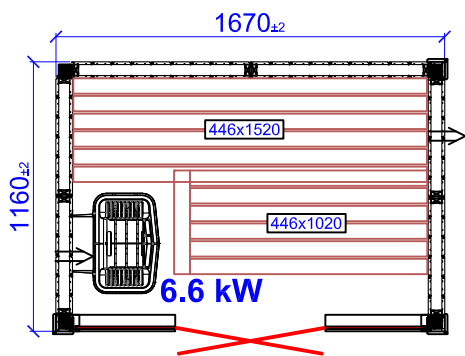

Layouter Harmony GF

1670x1160

1415x1415

1670x1670

1925x1670

*Third bench with bench support needs to be ordered as special.

2180x1670

*Third bench with bench support needs to be ordered as special.

1925x1925

*Third bench with bench support needs to be ordered as special.

2180x1925

*Third bench with bench support needs to be ordered as special.

2435x1925

*Third bench with bench support needs to be ordered as special.

2690x1925

*Third bench with bench support needs to be ordered as special.

2180x2180

*Third bench with bench support needs to be ordered as special.

2435x2180

*Third bench with bench support needs to be ordered as special.