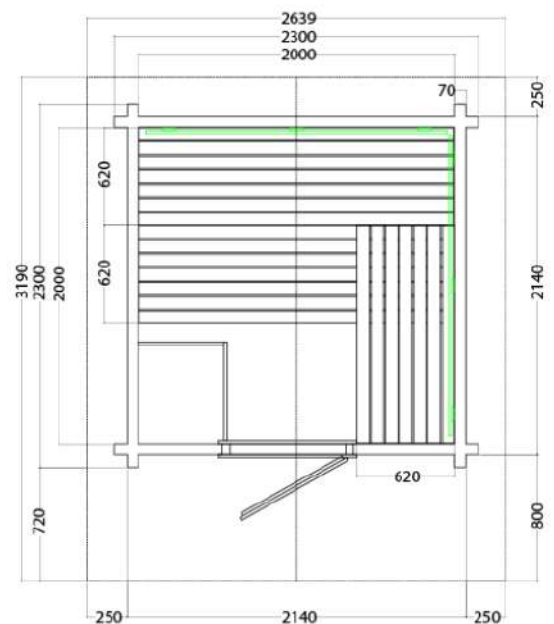

the hot tub
and swim spa
company
everyday happiness

The Amsterdam

Only £8,840 delivered

Product Details

- 3 Silicon cables 5 x 2.5mm² for sauna heater
- 3 Silicon cables 3 x 1.5mm² for sauna light
- Roofing felt and mounting material
- Door 810 x 1890 x 400 mm right

- Dimensions: 230 x 230 x 290cm
- 70 mm Solid spruce block planks with 3- fold groove
- 19mm Floorboards as base
- Impregnated base frame
- Roof overhang 250mm as side and rear, 800mm at front
- Outer lockable wooden door with double glazed glass
- Prestige interior made of lime wood
- 3 x 620mm wide benches
- 2 headrests
- 2 backrests
- Intermediate bench Panel
- Heater safety guard
- Floor grid
- Lamp with protection without bulb.