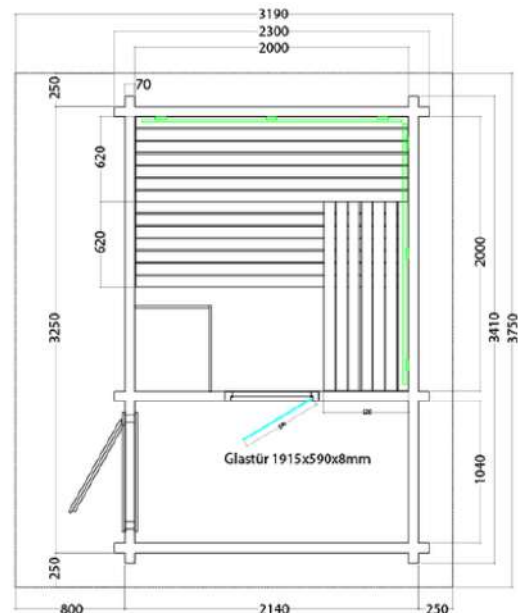

the hot tub
and swim spa
company
everyday happiness

The Copenhagen

Only £10,350 delivered

Product Details

- 3 silicon cables
- 3 Silicon cables 5 x 2.5mm² for sauna heater
- 3 silicon cables 3 x 1.5mm² for sauna light
- Roofing felt and mounting material
- Doors 706 x 1886 x 40mm with double glazed glass.

Features

- Dimensions 341 x 230 x 270cm
- 70mm solid spruce block planks with 3-fold groove
- Separate lobby
- 19mm floorboards as base
- Impregnated base frame
- Roof overhang 250mm at side and rear, 800mm at front
- Double glazed window 1190 x 690 x 70mm
- Single pane safety glass door from lobby into the sauna 590 x 1915 x 8mm
- Outer lockable wooden door with glass
- Prestige interior made of lime wood
- 3 x 620 mm wide benches
- 2 headrests/2 backrests
- Floor grid
- Intermediate bench panel
- Hater safety guard
- Lamp with protection without bulb